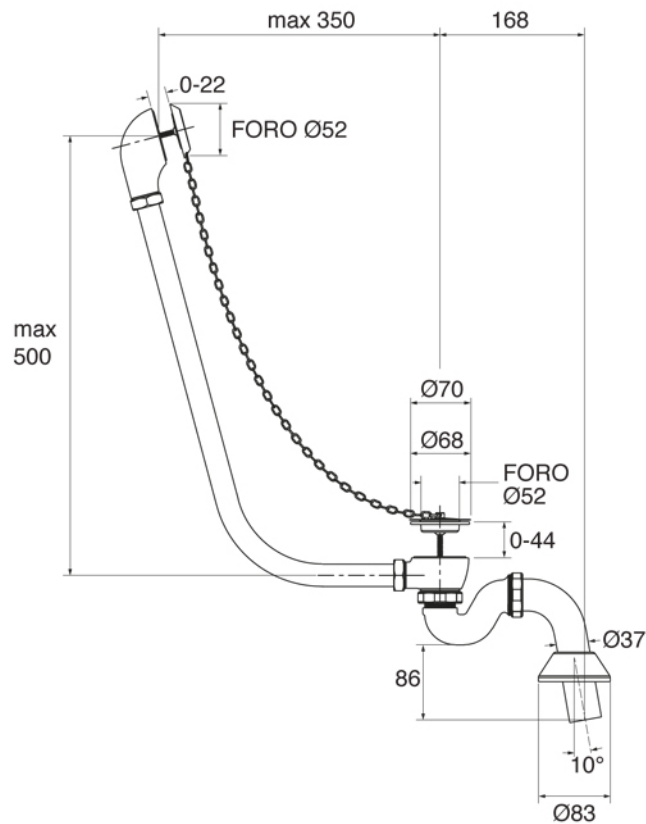

CAST IRON BATHTUB Collection	
Code	Description
9135	Cast iron bathtub 1780x800 (Kg. 154 - Lt. 240) Without tap holes, external unfinished
9136	Cast iron feet Unfinished
9139	White
9137-C	Chrome
9138-I/N/O/OR	Incalux, Nickel, Dark Gold, Rose Gold
9138-B/ND/R	Bronze, Dark Nickel, Copper
103	External painting External painting White
105	External painting RAL

Verona - Italy
tel. +39 045 8006917
fax. +39 045 8020111
gentry-home.com

CAST IRON BATHTUB Collection	
Code	Description
0190-C 0191-I/N/O/OR 0191-B/ND/R	<p>Exposed bath waste with drain stopper chain and overflow with exposed pipes for floor connector and siphon</p> <p>Chrome Incalux, Nickel, Dark Gold, Rose Gold Bronze, Dark Nickel, Copper</p>