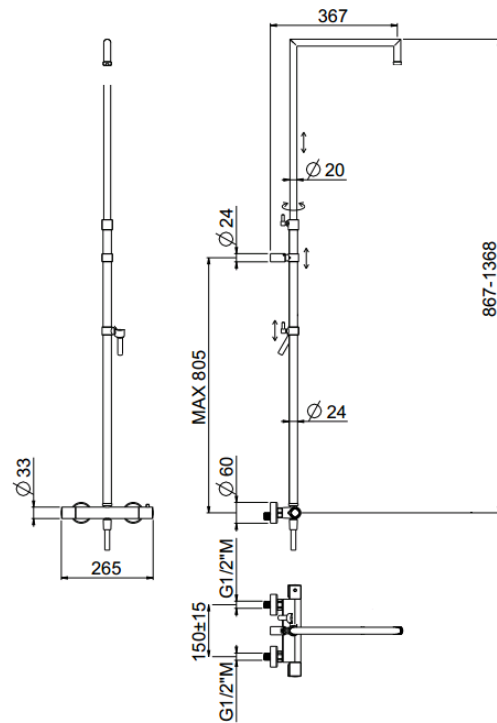

Rigoletto Square telescopic

Rigoletto Square telescopic single shower column
01-0840Q-CR

TECHNICAL INFORMATION

Telescopic shower column including exposed mixer with diverter, turning bar with adjustable mounting. Without shower and shower head. Smooth double anti-torsion PVC flexible hose, cm 150. CHROME

Flow rate:
x rubinetto

FEATURES

Rain jet

double anti-torsion

adjustable telescopic shower column

PICTURE

TECHNICAL DRAWING

SPARE PARTS