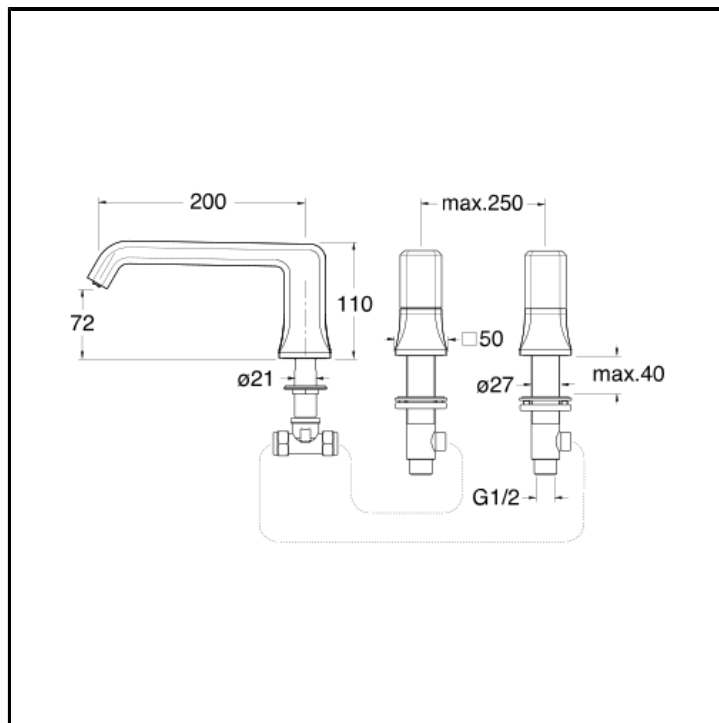

3 hole deck mounted bath mixer with spout (1 outlet)

FINITURE

-  Chrome
-  Polished black chrome
-  Brushed black chrome
-  Polished metallic
-  Brushed metallic
-  Yellow gold oro
-  PVD polished rose gold
-  PVD brushed rose gold

CHARACTERISTICS

-

COMMAND

- Bicomando

INSTALLATION

- Tub edge

TIPOLOGY

-