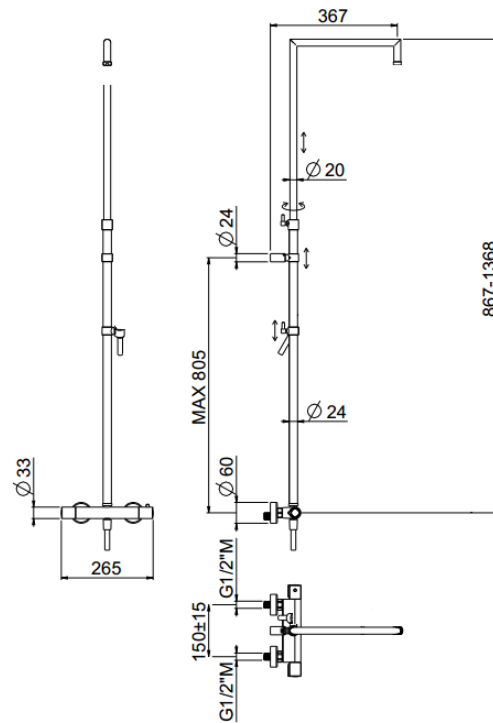

# Rigoletto Square telescopic

Rigoletto Square telescopic single shower column  
**01-0940Q-CR**

## TECHNICAL INFORMATION

Telescopic shower column including exposed mixer with brass handles, diverter, turning bar with adjustable mounting. Without shower and shower head. Smooth double anti-torsion PVC flexible hose, cm 150. CHROME

## PICTURE

## TECHNICAL DRAWING