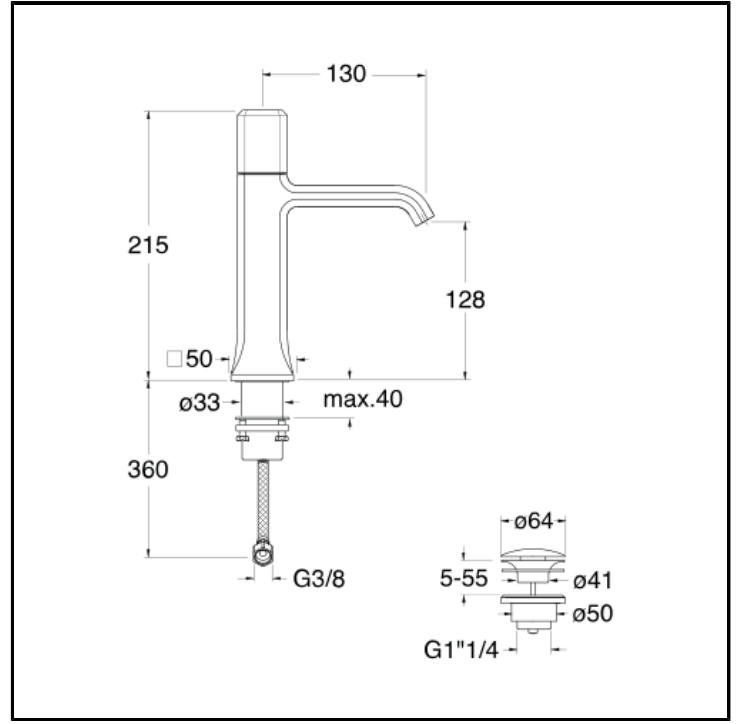

Progressive basin mixer REGULAR with 1"1/4 Up&Down waste

FINITURE

-  Chrome
-  Polished black chrome
-  Brushed black chrome
-  Polished metallic
-  Brushed metallic
-  Yellow gold oro
-  PVD polished rose gold
-  PVD brushed rose gold

FEATURES (MODEL NAME SIDE)

- Regular

COMMAND

- Progressive

INSTALLATION

- Top

TPOLOGY

-