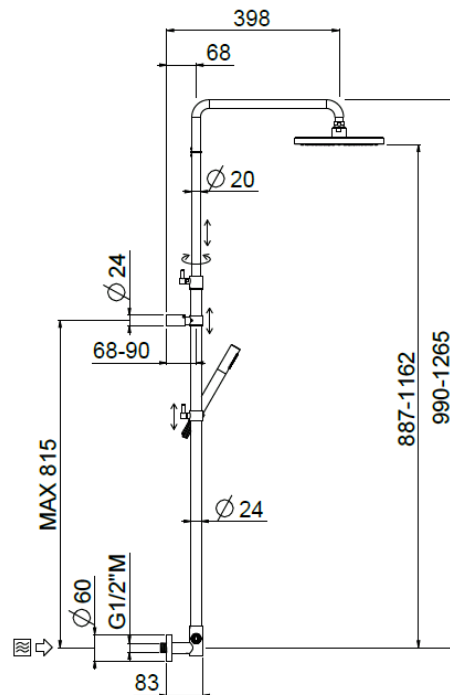

Bridge telescopic concealed

Bridge telescopic concealed, Stick shower head
31676/ID-CR

TECHNICAL INFORMATION

Bridge turning shower column with adjustable mounting with articulated shower holder, built-in holder, adjustable upper holder and diverter. Non-liming inspectable round shower head Ø200 in ABS. ABS non-liming inspectable one jet round shower. PVC smooth double anti-torsion flexible hose cm 150. CHROME

Flow rate:

? Doccia o soffione?

FEATURES

Rain jet

Non-liming

adjustable telescopic shower column

double anti-torsion

PICTURE

SPARE PARTS

TECHNICAL DRAWING

FINISHINGS