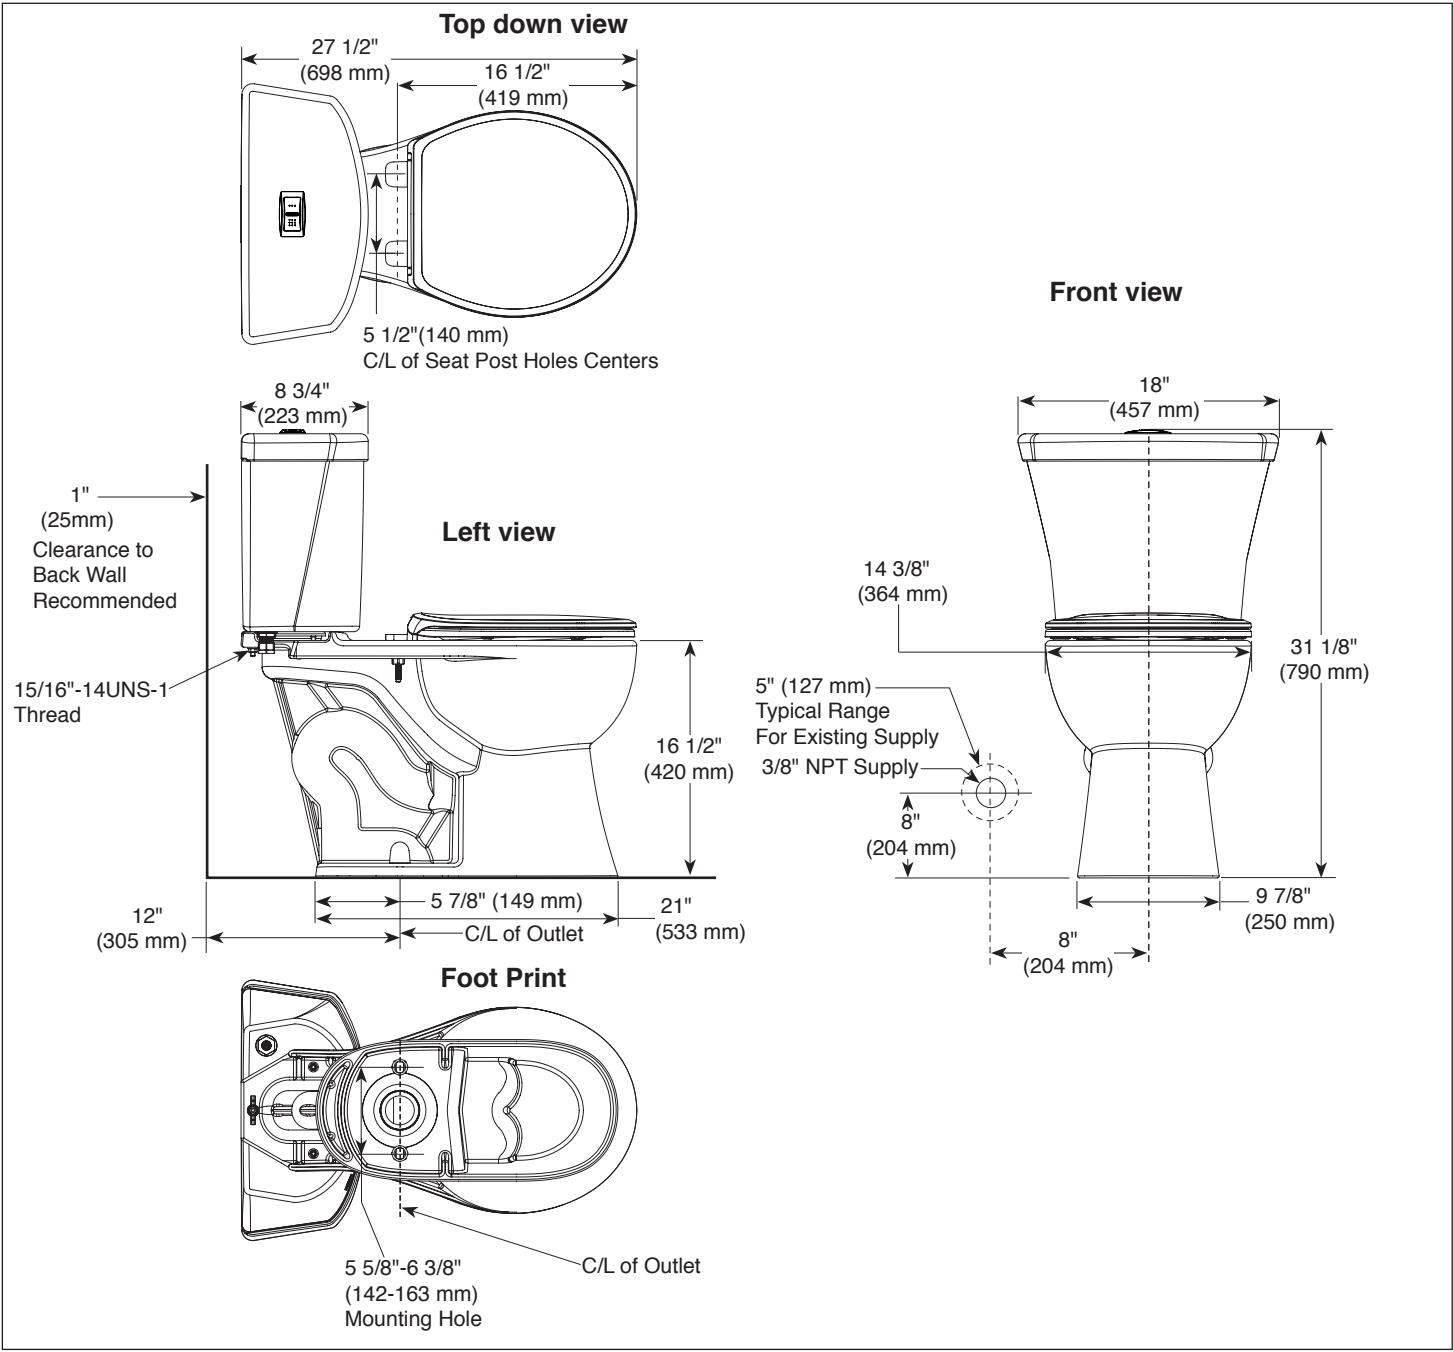

see what Delta can do™

Turner® Dual Flush Toilet C41908D▲

C41908D▲

STANDARD SPECIFICATIONS:

- Vitreous China.
- 27 1/2" (698 mm) in length, 18" (457mm) in width, 31 1/8" (790 mm) in height.
- Round front bowl with chair height design (16 1/2" to top of the bowl).
- 12" (305 mm) rough-in.
- Dual/High Efficiency Toilet (HET) Flush System.
- 3" flush valve
- 2" (51mm) fully glazed trapway.
- SmartFit™ tank-to-bowl connection with tool for installation
- Includes polished chrome trip lever.
- Delta toilet kit includes the tank, bowl, toilet seat, mounting hardware, wax ring and SmartFit™ Multi-Tool. No additional tool required.

Technical Information	
Fixture configuration	Two-piece, round front
Water per flush	1.6 gpf (6.0 lpf) / 1.1 gpf (4.1 lpf)
Passageway	2" (51 mm)
Water area	10" X 8" (253 mm x 202 mm)
Seat post hole centers	5 1/2" (140 mm)
Included:	
Tank	RP91467▲
Tank Cover (Less Flush Button)	RP91470▲
Flush Button Assembly	RP91469▲
Mounting Hardware – Bowl to floor	RP100491
Mounting Hardware – Tank to bowl	RP100493
Seat Assembly	RP92085▲

▲ Designate proper finish suffix (-WH for white)

Installation Notes

- Install this product according to the installation guide.
- This model complies with the American Disabilities Act (ADA) when installed per the requirements of the Accessibility Guidelines, Section 604 Water Closets, of the Act, which includes the installation of an open front seat (not included).
- This model complies with CSA B651 when installed per Clause 4.3.6 of the standard.

■ Round Front Bowl

Submitted Model No.:

Specific Features:

▲ Designate proper finish suffix

Delta reserves the right (1) to make changes in specifications and materials, and (2) to change or discontinue models, both without notice or obligation. Dimensions are for reference only. See full-line pricebook or www.deltatoilet.com for finish options and product availability.