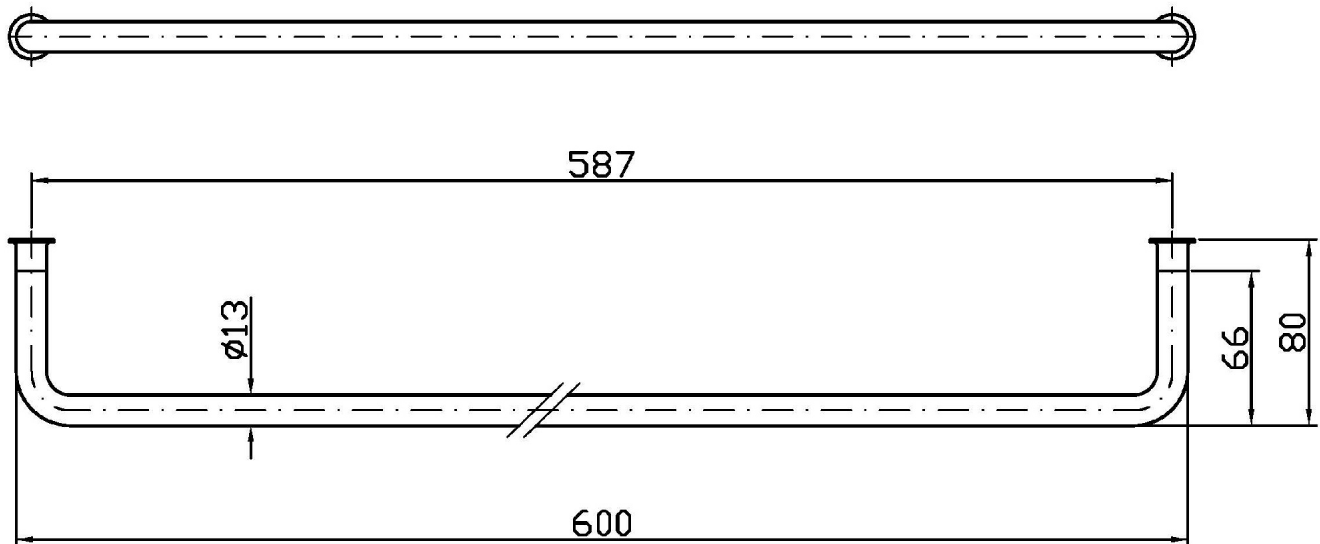

## ISY

ZAC321

Porta salviette. / Towel holder.

Porta salviette L. 600 mm.

Towel holder length 600mm.

## ISY

ZAC321

Disegno Complessivo / Overall Drawing

### ZAC321 Pesì e Misure / Weights and Sizes

Peso ( Kg ) Weight ( lb )	0,40 ( Kg )	0,88 ( lb )
Volume test ( dc3 ) - ( in3 )	2,35 ( dc3 )	143,41 ( in3 )
h ( mm ) - ( in )	30,00 ( mm )	1,18 ( in )
L1 ( mm ) - ( in )	120,00 ( mm )	4,72 ( in )
L2 ( mm ) - ( in )	650,00 ( mm )	25,59 ( in )