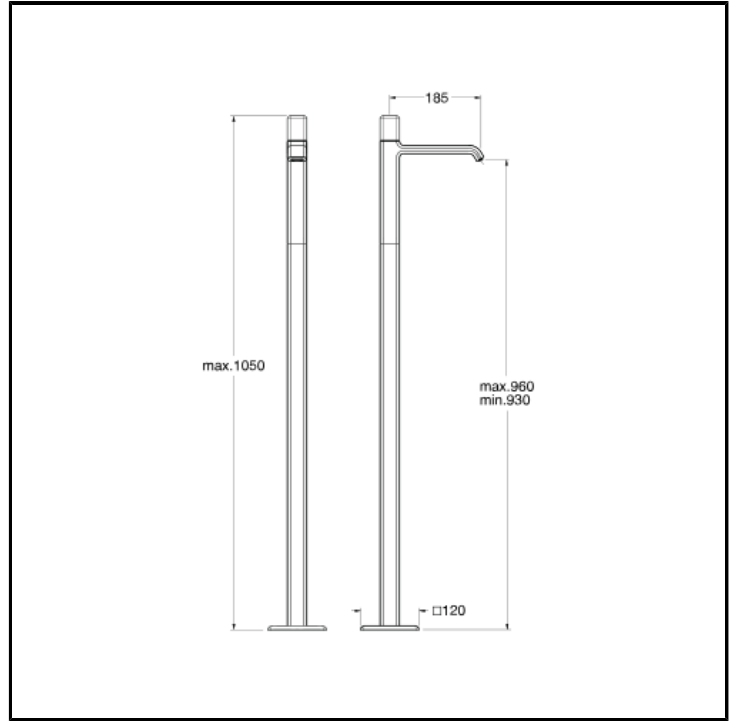

Floor mounted progressive basin mixer external parts for CRICS290 without pop up