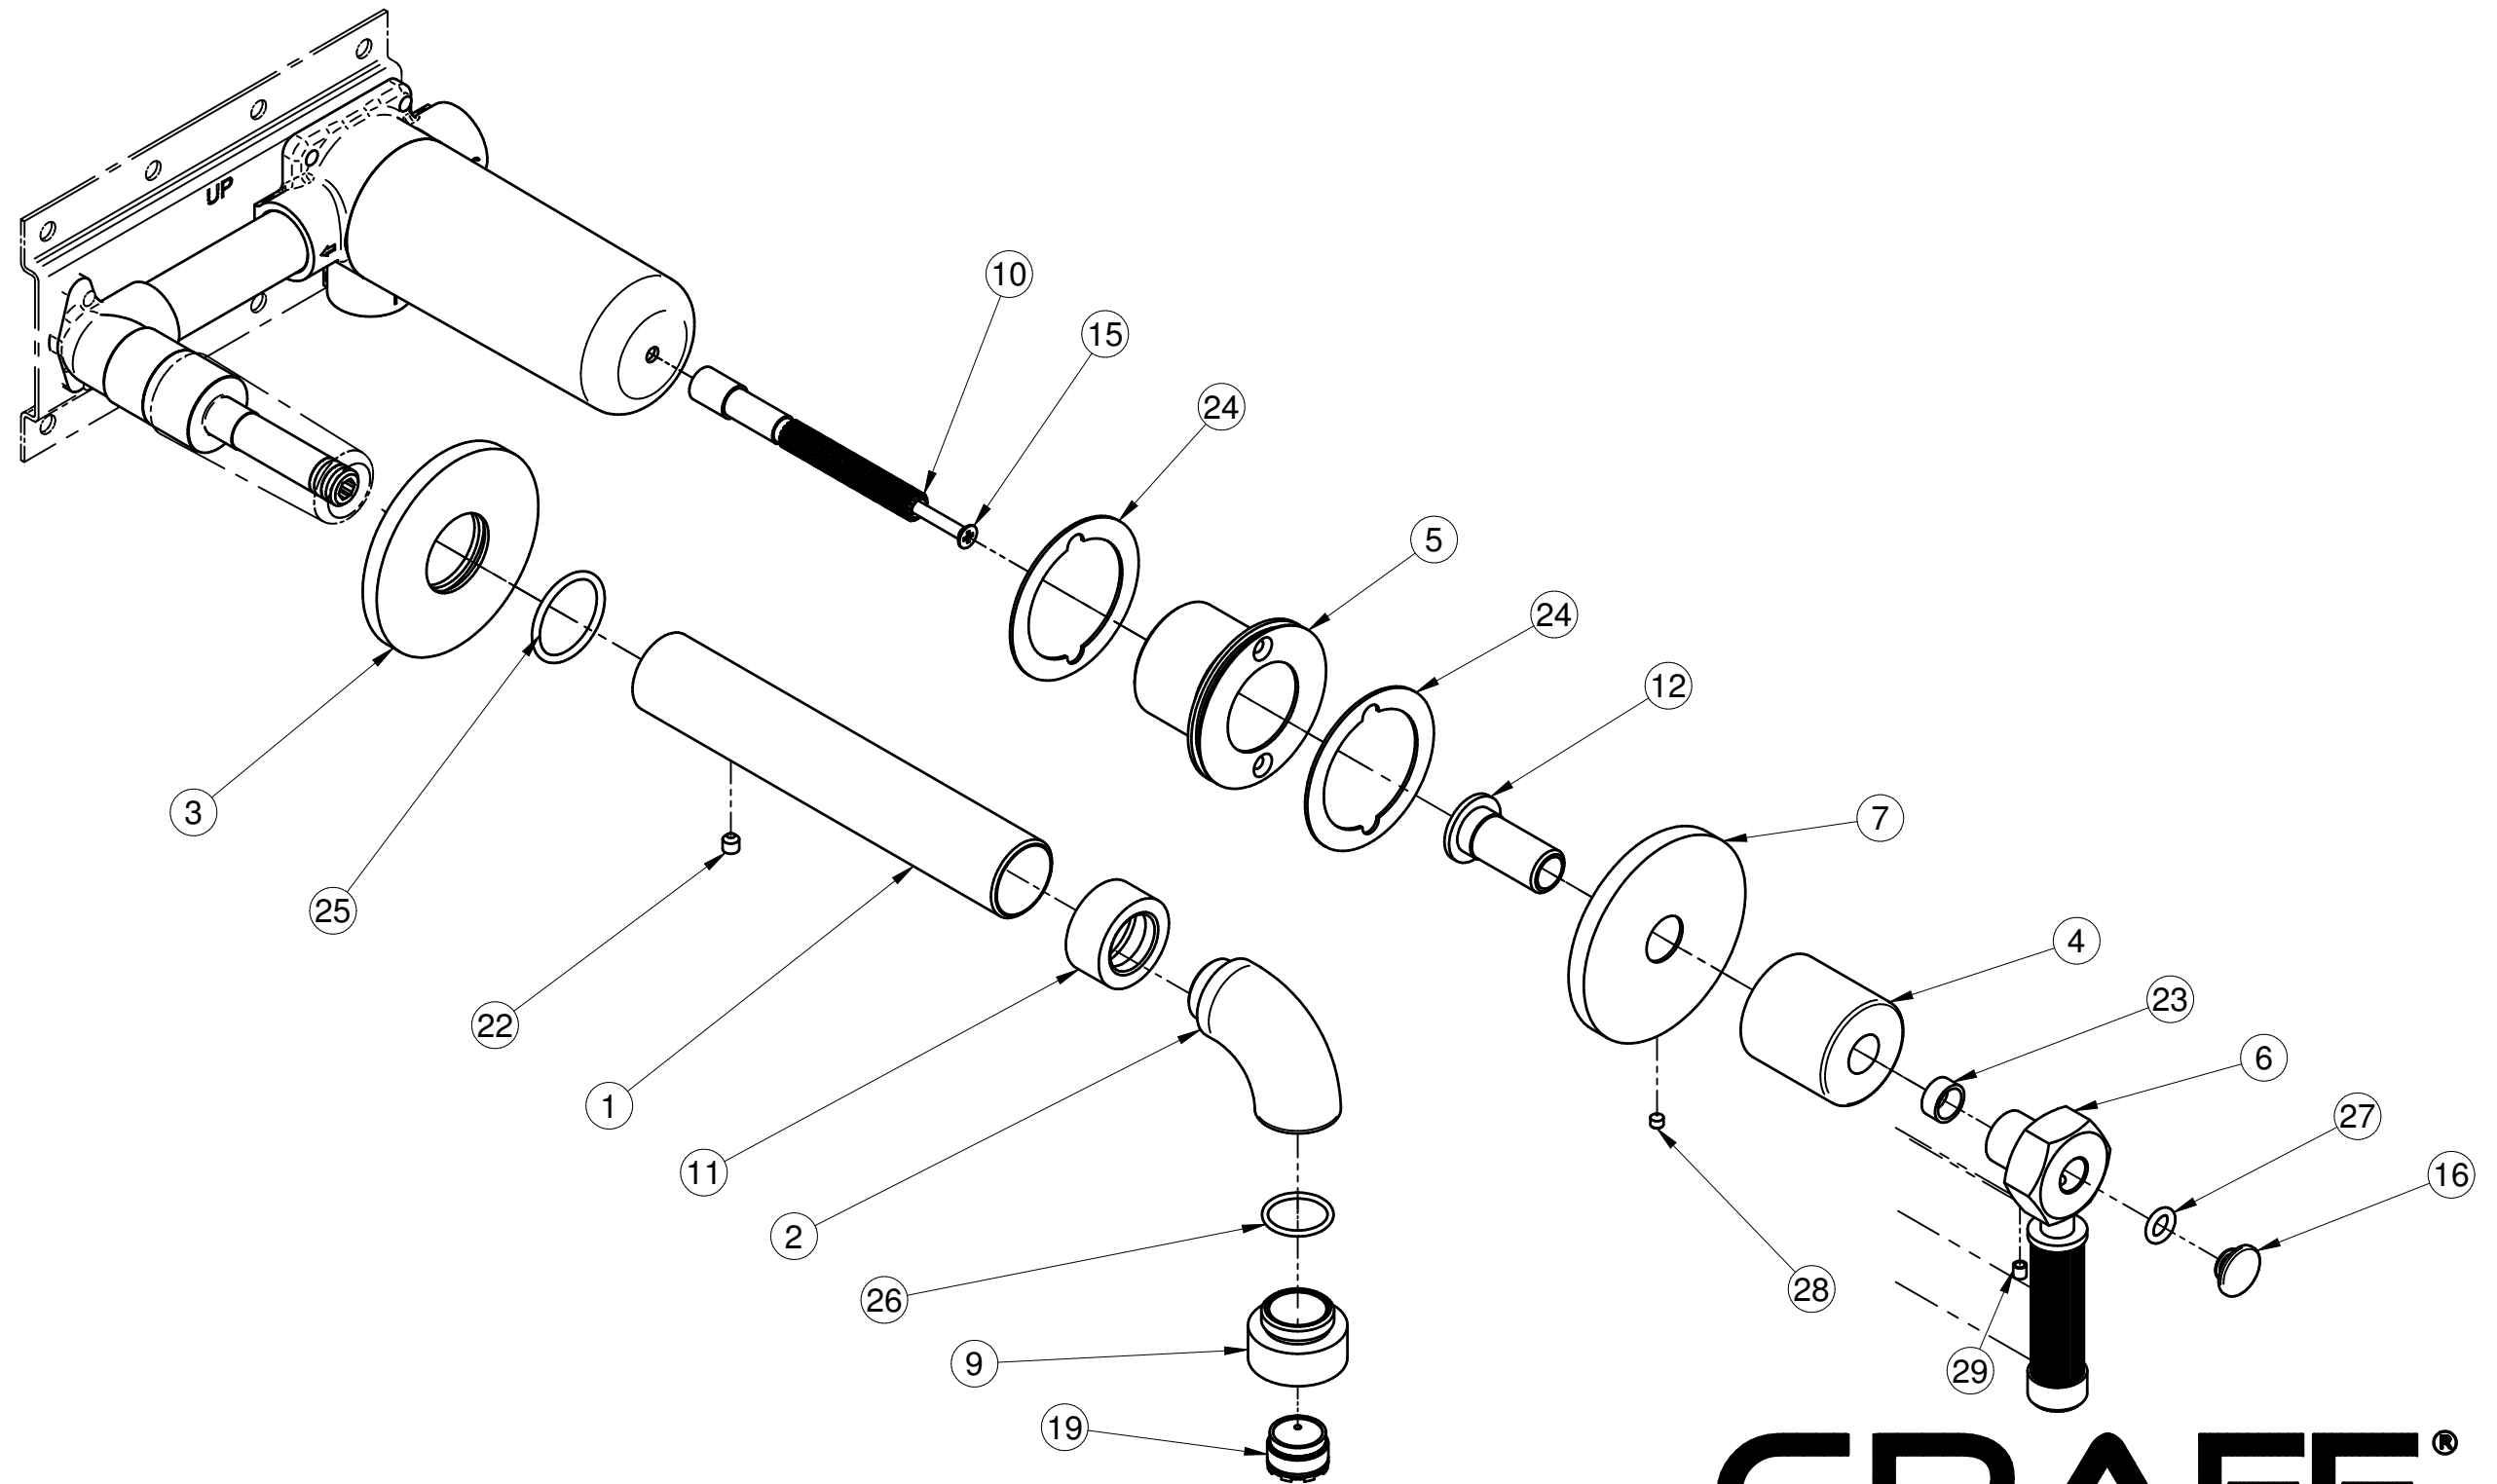

E-11335-LM56B-T

Vintage Series

GRAFF[®]
CUTTING EDGE DESIGN