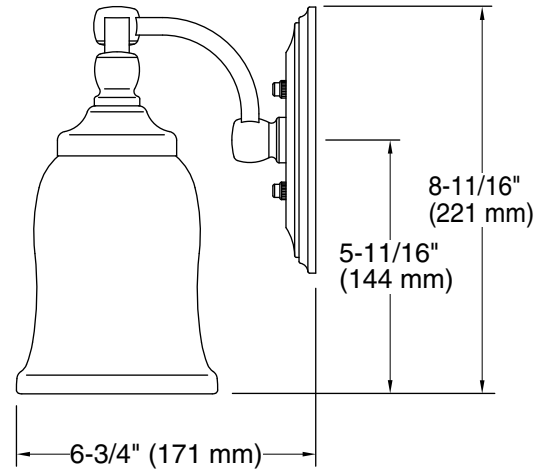

Technical Information

All product dimensions are nominal.

Installation Type: Wall-mount

Material: Metal, Glass

Number of Lights: 2

Notes

Install this product according to the installation guide.