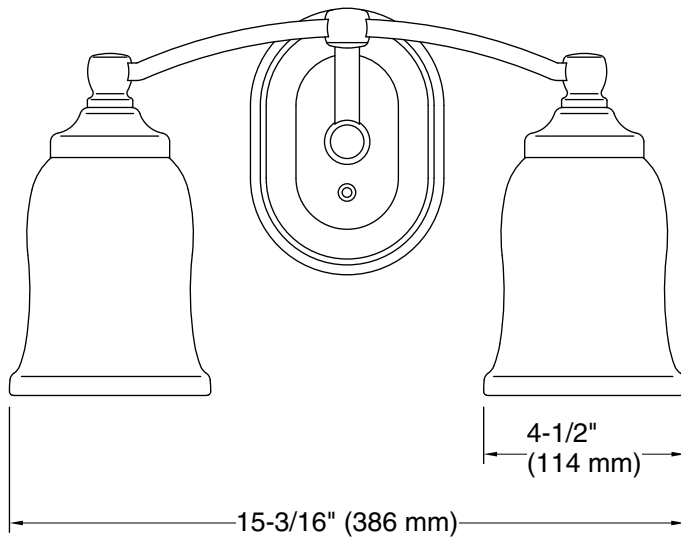

Technical Information

All product dimensions are nominal.

Installation Type: Wall-mount

Material: Metal, Glass

Number of Lights: 2

Notes

Install this product according to the installation guide.