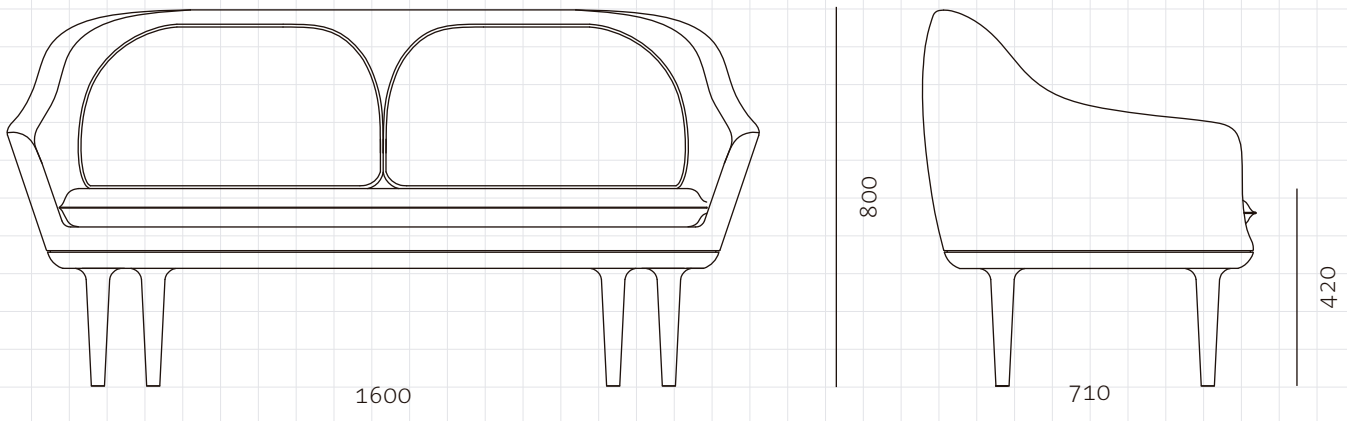

Lunar Sofa

CODE DIMENSIONS

LN-S411
W1600 x D710 x H800mm
Seating height: 420mm

NET WEIGHT ENVIRONMENT MATERIALS

45.5 kg
Indoor
Solid wood legs, upholstered moulded foam frame, upholstered cushion
*Please refer to website or contact your local representative for complete material swatches.

SHIPPING

Package	Assembled		
Package Qty	1 pcs/box		
Packaging	Measurement (mm)	Volume (cbm)	Gross Weight (kg)
FCL	W1685 x D795 x H905	1.21	56.51
LCL/AIR	W1705 x D815 x H1000	1.39	72.65