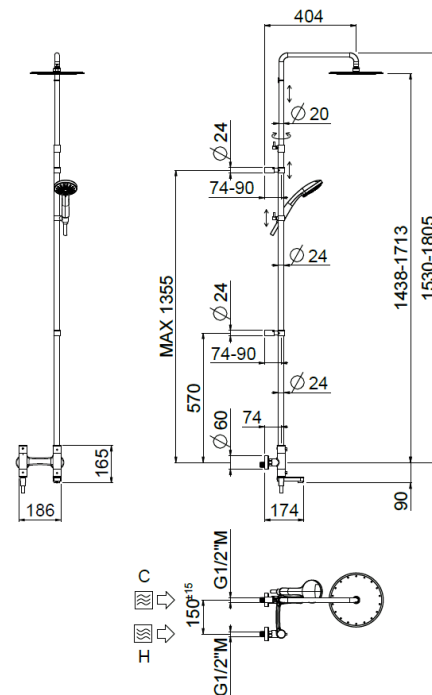

Così telescopic tub

Così telescopic tub , MySlim inspectable shower head
01-1787-N-CR

TECHNICAL INFORMATION

Bridge telescopic shower column including exposed mixer with diverter and swinging bath spout, turning bar with adjustable mounting. Round ultra-thin shower head, Ø300, non-liming, inspectable and serviceable in chromed stainless steel. 3 jets non-liming shower in ABS. Smooth double anti-torsion PVC flexible hose, cm 150. CHROME

Flow rate:
x rubinetto

PICTURE

SPARE PARTS

ORIC020
deviazione dx
right diverter

ORIC024
deviazione sx
left diverter

ORIC019
T°

FEATURES

rain jet

central jet

side jet

double anti-torsion

adjustable
telescopic shower
column

Safe touch

Così adjustable
spout

inspectable
round

TECHNICAL DRAWING