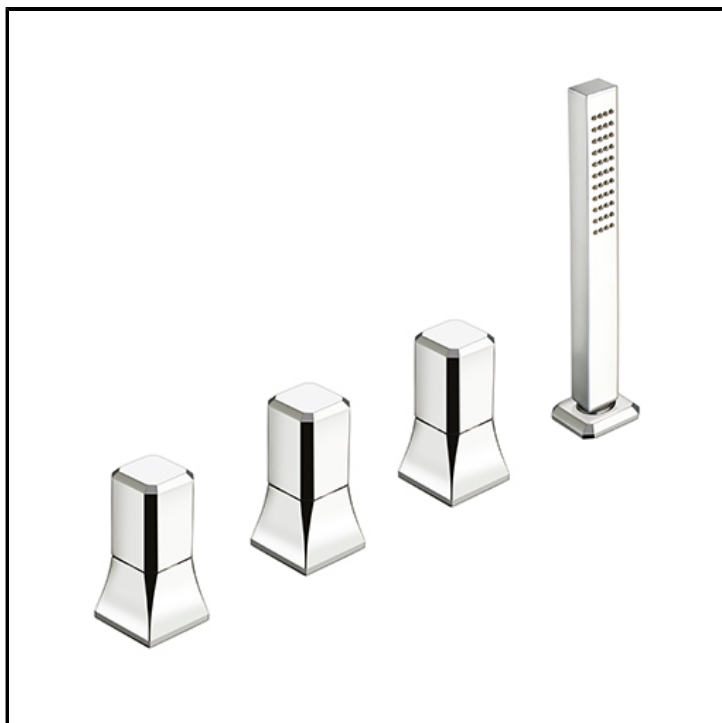

4 hole deck mounted bath mixer with pull-out anti-lime hand shower, 2 outlet diverter and FOLLOW ME

## INSTALLATION

- Tub edge