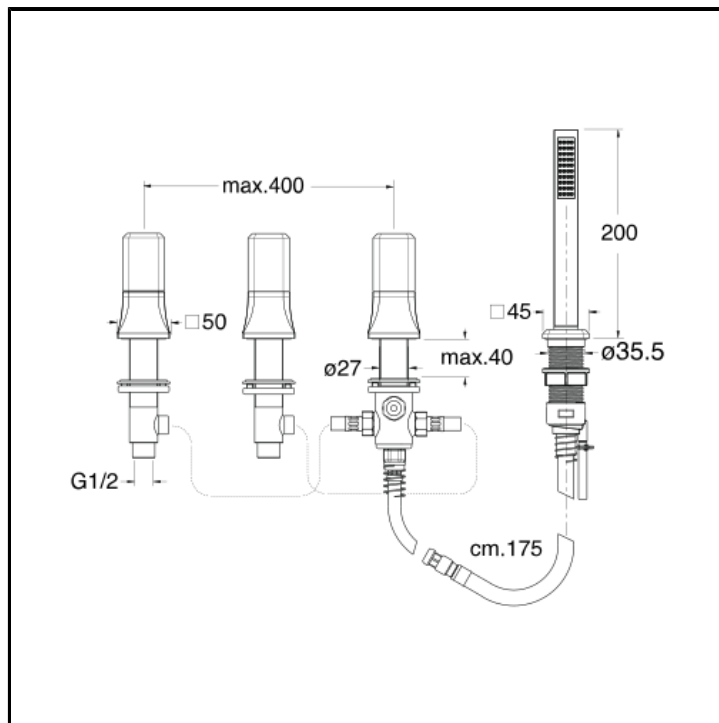

4 hole deck mounted bath mixer with pull-out anti-lime hand shower, 2 outlet diverter and FOLLOW ME

## INSTALLATION

- Tub edge