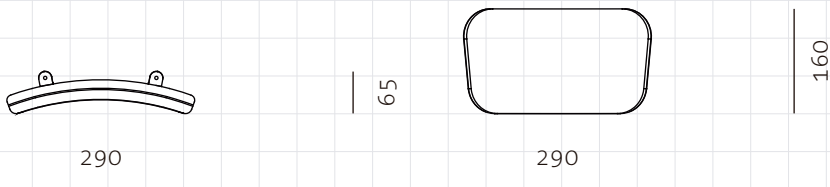

Exchange Highback Chair Cushion

Back Cushion

Seat Cushion

CODE

EX-S200-A3 (Back Cushion)

DIMENSIONS

EX-S200-A2 (Seat Cushion)

W290x D160 x H65mm (Back Cushion)

W400x D420 x H20mm (Seat Cushion)

NET WEIGHT

ENVIRONMENT

Indoor

MATERIALS

Upholstery

*Please refer to website or contact your local representative for complete material swatches.