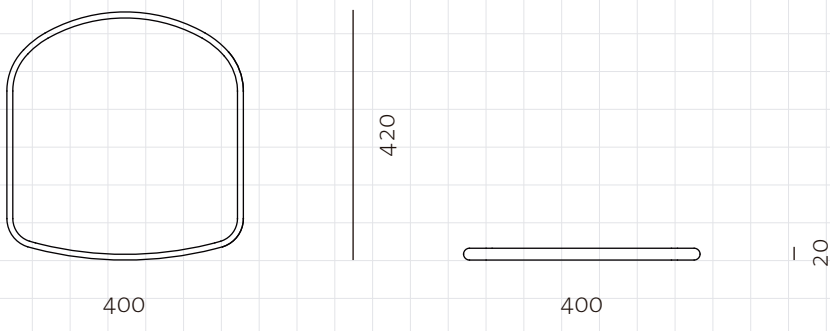

Exchange Highback Chair Cushion

Back Cushion

Seat Cushion

CODE

EX-S200-A3 (Back Cushion)

DIMENSIONS

EX-S200-A2 (Seat Cushion)

W290x D160 x H65mm (Back Cushion)

W400x D420 x H20mm (Seat Cushion)

NET WEIGHT

ENVIRONMENT

Indoor

MATERIALS

Upholstery

*Please refer to website or contact your local representative for complete material swatches.