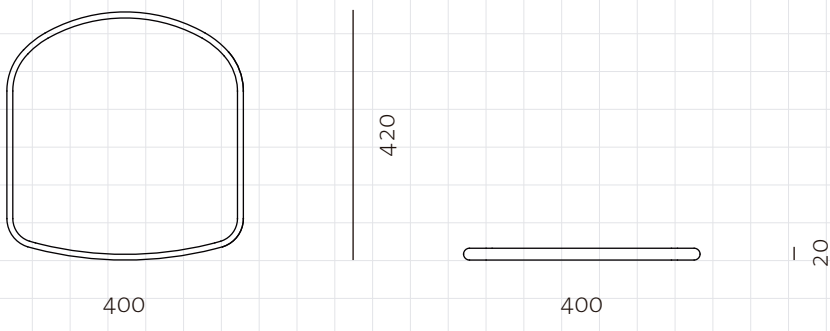

Exchange Dining Chair / Bar Chair Cushion

Back Cushion

Seat Cushion

CODE

EX-S200-A1 (Back Cushion)

DIMENSIONS

EX-S200-A2 (Seat Cushion)

W325x D160 x H95mm (Back Cushion)

W400x D420 x H20mm (Seat Cushion)

NET WEIGHT

ENVIRONMENT

Indoor

MATERIALS

Upholstery

*Please refer to website or contact your local representative for complete material swatches.