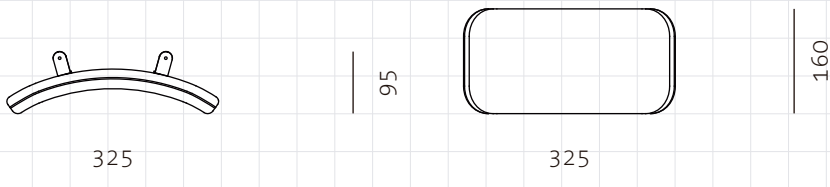

Exchange Dining Chair / Bar Chair Cushion

Back Cushion

Seat Cushion

CODE

EX-S200-A1 (Back Cushion)

DIMENSIONS

EX-S200-A2 (Seat Cushion)

W325x D160 x H95mm (Back Cushion)

W400x D420 x H20mm (Seat Cushion)

NET WEIGHT

ENVIRONMENT

Indoor

MATERIALS

Upholstery

*Please refer to website or contact your local representative for complete material swatches.