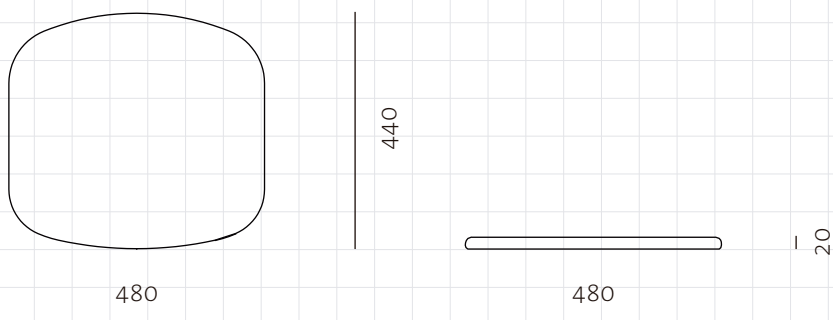

Exchange Lounge Chair Cushion

Back Cushion

Seat Cushion

CODE

EX-S100-A1 (Back Cushion)

DIMENSIONS

EX-S100-A2 (Seat Cushion)

W370x D190 x H90mm (Back Cushion)

W480x D440 x H20mm (Seat Cushion)

NET WEIGHT

0.7 kg / 0.5 kg

ENVIRONMENT

Indoor

MATERIALS

Upholstery

*Please refer to website or contact your local representative for complete material swatches.