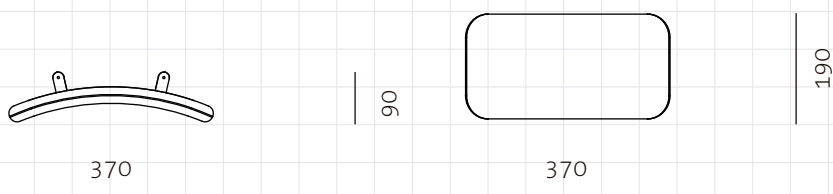

Exchange Lounge Chair Cushion

Back Cushion

Seat Cushion

CODE

EX-S100-A1 (Back Cushion)

DIMENSIONS

EX-S100-A2 (Seat Cushion)

W370x D190 x H90mm (Back Cushion)

W480x D440 x H20mm (Seat Cushion)

NET WEIGHT

0.7 kg / 0.5 kg

ENVIRONMENT

Indoor

MATERIALS

Upholstery

*Please refer to website or contact your local representative for complete material swatches.