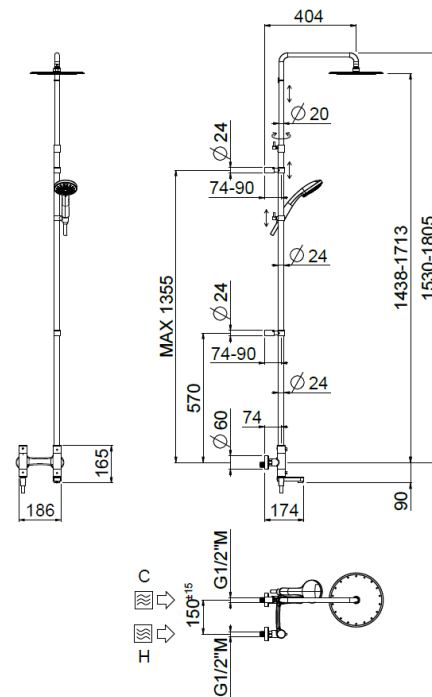

Così telescopic tub

Così telescopic tub , MySlim inspectable shower head
01-1785-N-CR

TECHNICAL INFORMATION

Bridge telescopic shower column including exposed mixer with diverter and swinging bath spout, turning bar with adjustable mounting. Round ultra-thin shower head, Ø240, non-liming, inspectable and serviceable in chromed stainless steel. 3 jets non-liming shower in ABS. Smooth double anti-torsion PVC flexible hose, cm 150. CHROME

Flow rate:
x rubinetto

PICTURE

SPARE PARTS

ORIC020
deviazione dx
right diverter

ORIC024
deviazione sx
left diverter

ORIC019
T°

FEATURES

rain jet

central jet

side jet

double anti-torsion

adjustable
telescopic shower
column

Safe touch

Così adjustable
spout

inspectable
round

TECHNICAL DRAWING