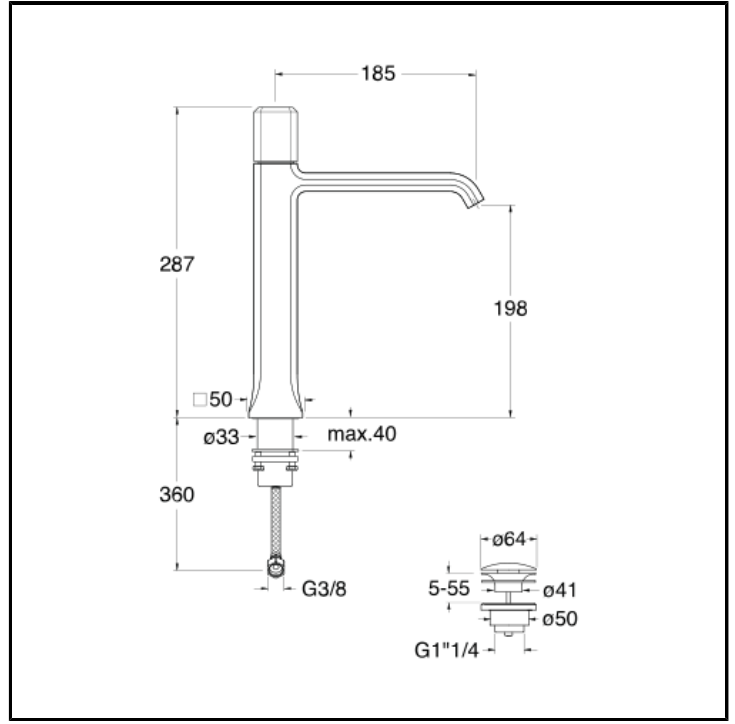

Progressive basin mixer MEDIUM with 1"1/4 Up&Down waste

FINITURE

-  Chrome
-  Polished black chrome
-  Brushed black chrome
-  Polished metallic
-  Brushed metallic
-  Yellow gold oro
-  PVD polished rose gold
-  PVD brushed rose gold

FEATURES (MODEL NAME SIDE)

- Medium

COMMAND

- Progressive

INSTALLATION

- Top

TPOLOGY

-