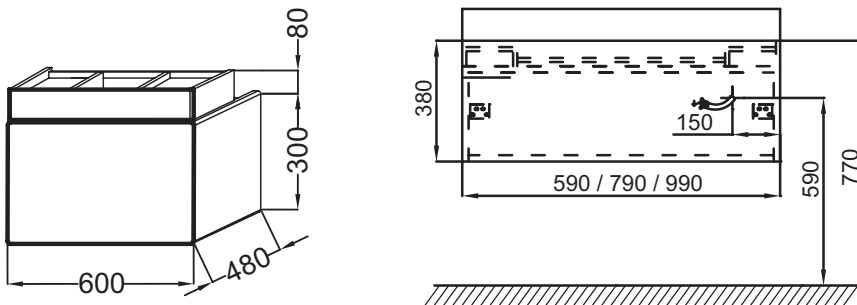

**EB1730**

**Collection:** TERRACE

**Finish\*:**

G1C - Laque brillante Blanc

**Main features:**

**Features**

- DIMENSIONS: 60 x 48 x 38 cm
- MATERIAL: Lacquer
- POWER: 230V, 7,08W, classe II IP20
- LIGHTING: Yes
- USB SOCKET: Yes
- SPACE SAVING: Yes
- RECOMMENDED BRASSWARE: Stance brassware - elegance and lightness
- WEIGHT: 23 kg
- INSTALLATION TYPE: Wall-hung
- STORAGE TYPE: Drawer
- ELECTRICAL OUTLET: Yes
- TEMPERATURE: 4000°K
- INSIDE STORAGE: 1 solid wood or laquer push-release, slow-close accessories drawer

**Installation benefits**

- EASY INSTALLATION: Assembled cabinet

**Required products**

- EXE112: Vanity top 60 cm
- EXE9112: Vanity top 100 cm, with LED strip lighting

**Technical drawing**

Product Specification: Premium base unit 60 cm. EB1730. Collection: TERRACE. DIMENSIONS: 60 x 48 x 38 cm. WEIGHT: 23 kg. MATERIAL: Lacquer. INSTALLATION TYPE: Wall-hung. POWER: 230V, 7,08W, classe II IP20. STORAGE TYPE: Drawer. LIGHTING: Yes. ELECTRICAL OUTLET: Yes. USB SOCKET: Yes. TEMPERATURE: 4000°K. SPACE SAVING: Yes. INSIDE STORAGE: 1 solid wood or laquer push-release, slow-close accessories drawer. RECOMMENDED BRASSWARE: Stance brassware - elegance and lightness.