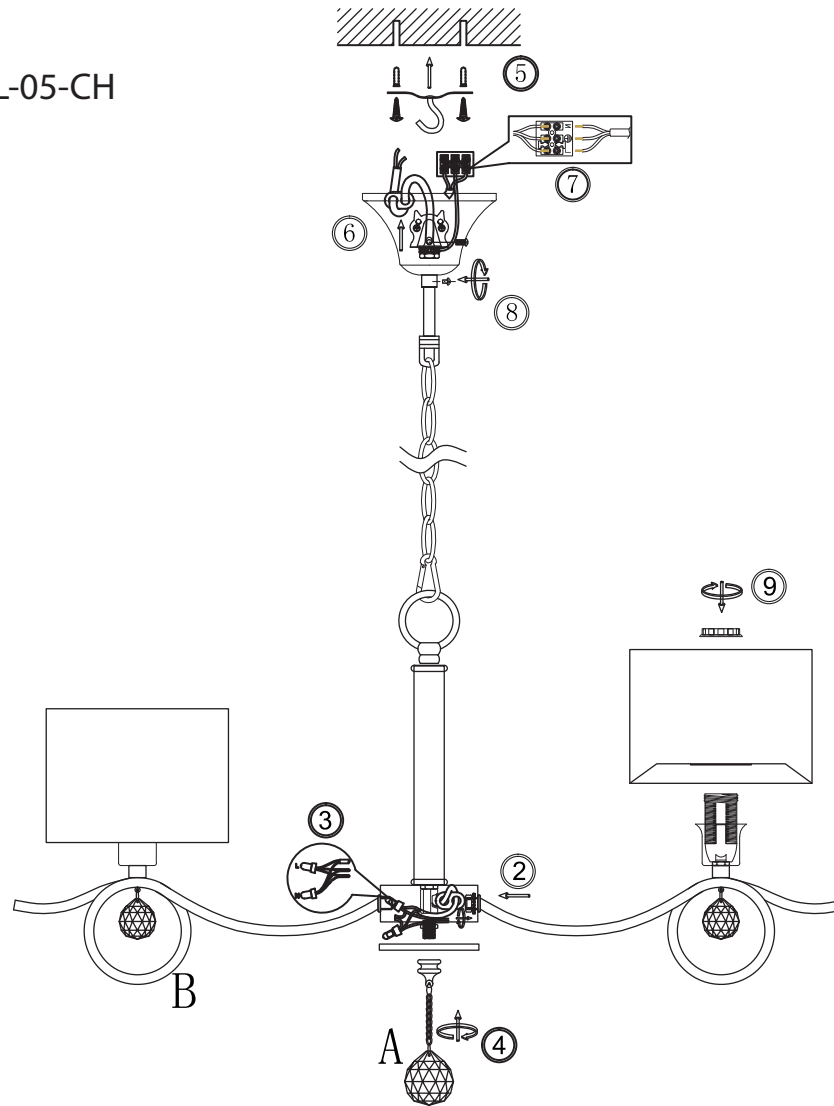

FREYA
TRADITION OF QUALITY

INSTRUCTION

MODEL: FR5906-PL-05-CH

5 X E14 (40W)

FREYA-LIGHT.COM