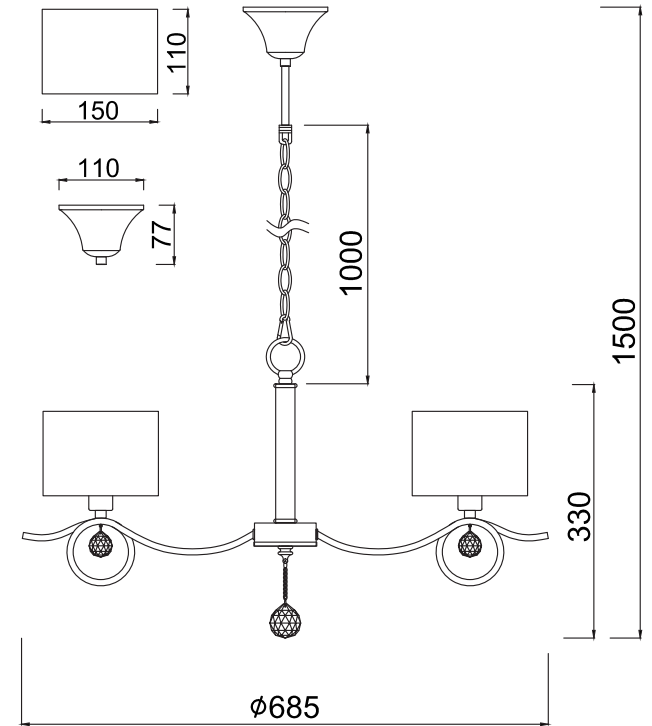

FREYA
TRADITION OF QUALITY

INSTRUCTION

MODEL: FR5906-PL-05-CH

5 X E14 (40W)

FREYA-LIGHT.COM