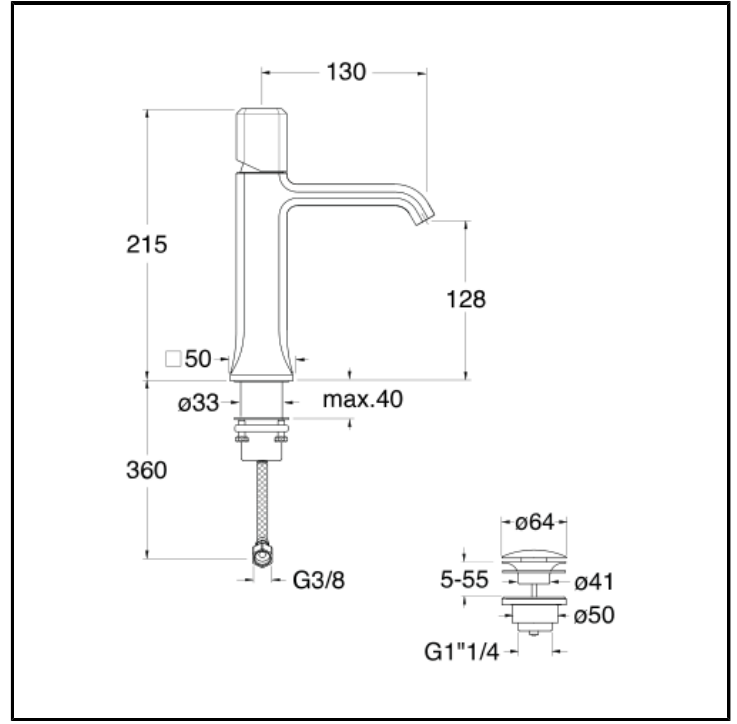

Basin mixer REGULAR with 1"1/4 Up&Down waste

FINITURE

-  Chrome
-  Polished black chrome
-  Brushed black chrome
-  Polished metallic
-  Brushed metallic
-  Yellow gold oro
-  PVD polished rose gold
-  PVD brushed rose gold

FEATURES (MODEL NAME SIDE)

- Regular

COMMAND

- Monocontrol

INSTALLATION

- Top

TIPOLOGY

-