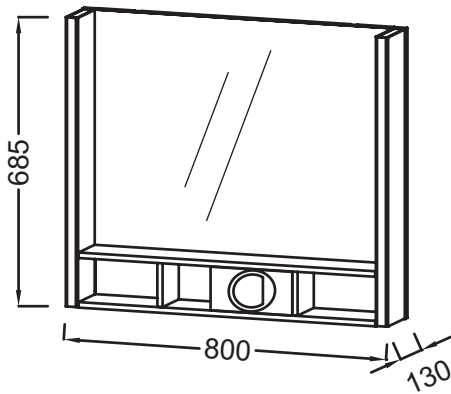

EB1736

Collection: TERRACE

Finish*:

NF - Neutral

Main features:

Features

- **DIMENSIONS:** 100 x 13 x 68.50 cm
- **MATERIAL:** Glass
- **POWER:** 230V, 14,4W, classe II IP44
- **USB SOCKET:** Yes
- **TEMPERATURE:** 4000°K

- **WEIGHT:** 17.5 kg
- **INSTALLATION TYPE:** Wall-mount
- **ELECTRICAL OUTLET:** Yes
- **SHELF:** Yes
- **INSIDE STORAGE:** Solid wood or laquer shelf

Consumer benefits

- **UNIQUE DESIGN:** Elegant, precise, rectangular geometry specific to contemporary design.
- **PRACTICAL:** LED lighting with detector switch when drawer opens
- **PERFECT FINISH:** Luxury finish in solid oak for the accessories drawer
- **INGENIOUS:** 1 outlet and an USB connection inside the cabinet to plug in daily accessories

Installation benefits

- **EASY INSTALLATION:** Assembled cabinet

Technical drawing

Product Specification: Premium mirror 80 cm. EB1736. Collection: TERRACE. DIMENSIONS: 100 x 13 x 68.50 cm. WEIGHT: 17.5 kg. MATERIAL: Glass. INSTALLATION TYPE: Wall-mount. POWER: 230V, 14,4W, classe II IP44. ELECTRICAL OUTLET: Yes. USB SOCKET: Yes. SHELF: Yes. TEMPERATURE: 4000°K. INSIDE STORAGE: Solid wood or laquer shelf.