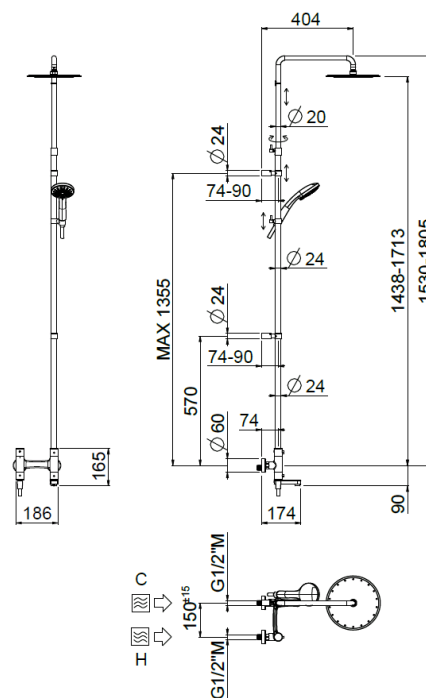

Così telescopic tub

Così telescopic tub , MySlim inspectable shower head
00-1787-N-CR

TECHNICAL INFORMATION

Bridge telescopic shower column including exposed thermostatic mixer with diverter and swinging bath spout, turning bar with adjustable mounting. Round ultra-thin shower head, Ø300, non-liming, inspectable and serviceable in chromed stainless steel. 3 jets non-liming shower in ABS. Smooth double anti-torsion PVC flexible hose, cm 150. CHROME

Flow rate:
x rubinetto

PICTURE

SPARE PARTS

ORIC020
deviazione dx
right diverter

ORIC024
deviazione sx
left diverter

ORIC013
T°

FEATURES

rain jet

central jet

side jet

double anti-torsion

adjustable
telescopic shower
column

Safe touch

Così adjustable
spout

inspectable
round

TECHNICAL DRAWING