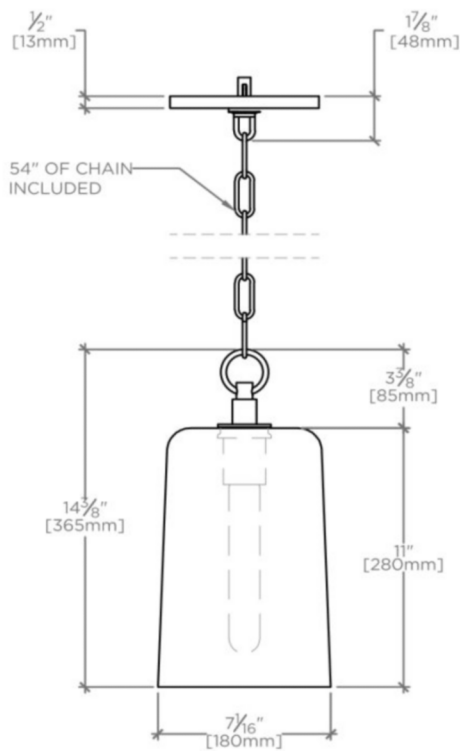

ARUNDEL

AULT03

Arundel Ceiling Mounted Small Pendant with Glass Shade

SHOWN IN ARUNDEL CEILING MOUNTED SMALL PENDANT WITH GLASS SHADE | AULT03

TECHNICAL DETAILS

Ambient / Task: Task
Bulb Base Size: E26
Bulb Type: 8.5" T10
Depth / Width: 4 1/8"
Height: 17 7/8"
Installation Type: Ceiling Mounted
Interior / Exterior Application: Interior Only
Junction Box Orientation: Any
Length: 7 1/16"
Number of Bulbs: One
Primary Material: Brass
Safety Warnings: Do not exceed max wattage
Shade Finish: Shiny Seeded
Shade Material: Glass
Shade Shape: Bell
Voltage: 120
Wet / Dry: Damp or Dry

CODES & STANDARDS

UL and CUL

PRODUCT FEATURES

Mouth-blown glass in Smoke or Clear
Solid brass and mouth-blown seeded glass
Uses 75 Watt T10 Bulb(s) (included)
UL and CUL Listed

CERTIFICATIONS

ARUNDEL

AULT03

Arundel Ceiling Mounted Small Pendant with Glass Shade

TOP VIEW SCALE: 1/2"=1'-0"

MOUNTING PLATE SCALE: 1/2"=1'-0"

FRONT VIEW SCALE: 1/2"=1'-0"

SIDE VIEW SCALE: 1/2"=1'-0"