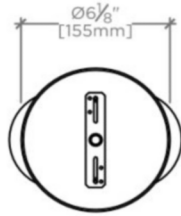

ARUNDEL

AULT03

Arundel Ceiling Mounted Small Pendant with Glass Shade

SHOWN IN ARUNDEL CEILING MOUNTED SMALL PENDANT WITH GLASS SHADE | AULT03

TECHNICAL DETAILS

Ambient / Task: Task
Bulb Base Size: E26
Bulb Type: 8.5" T10
Depth / Width: 4 1/8"
Height: 17 7/8"
Installation Type: Ceiling Mounted
Interior / Exterior Application: Interior Only
Junction Box Orientation: Any
Length: 7 1/16"
Number of Bulbs: One
Primary Material: Brass
Safety Warnings: Do not exceed max wattage
Shade Finish: Shiny Seeded
Shade Material: Glass
Shade Shape: Bell
Voltage: 120
Wet / Dry: Damp or Dry

CODES & STANDARDS

UL and CUL

PRODUCT FEATURES

Mouth-blown glass in Smoke or Clear
Solid brass and mouth-blown seeded glass
Uses 75 Watt T10 Bulb(s) (included)
UL and CUL Listed

CERTIFICATIONS

ARUNDEL

AULT03

Arundel Ceiling Mounted Small Pendant with Glass Shade

TOP VIEW SCALE: 1/2"=1'-0"

MOUNTING PLATE SCALE: 1/2"=1'-0"

FRONT VIEW SCALE: 1/2"=1'-0"

SIDE VIEW SCALE: 1/2"=1'-0"