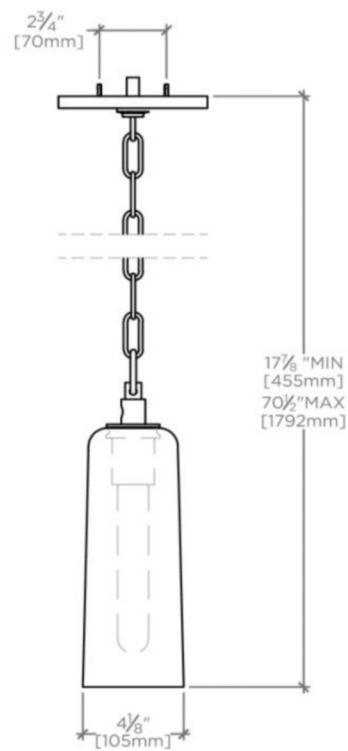

ARUNDEL

AULT03

Arundel Ceiling Mounted Small Pendant with Glass Shade

SHOWN IN ARUNDEL CEILING MOUNTED SMALL PENDANT WITH GLASS SHADE | AULT03

TECHNICAL DETAILS

Ambient / Task: Task
Bulb Base Size: E26
Bulb Type: 8.5" T10
Depth / Width: 4 1/8"
Height: 17 7/8"
Installation Type: Ceiling Mounted
Interior / Exterior Application: Interior Only
Junction Box Orientation: Any
Length: 7 1/16"
Number of Bulbs: One
Primary Material: Brass
Safety Warnings: Do not exceed max wattage
Shade Finish: Shiny Seeded
Shade Material: Glass
Shade Shape: Bell
Voltage: 120
Wet / Dry: Damp or Dry

CODES & STANDARDS

UL and CUL

PRODUCT FEATURES

Mouth-blown glass in Smoke or Clear
Solid brass and mouth-blown seeded glass
Uses 75 Watt T10 Bulb(s) (included)
UL and CUL Listed

CERTIFICATIONS

ARUNDEL

AULT03

Arundel Ceiling Mounted Small Pendant with Glass Shade

TOP VIEW SCALE: 1/2"=1'-0"

MOUNTING PLATE SCALE: 1/2"=1'-0"

FRONT VIEW SCALE: 1/2"=1'-0"

SIDE VIEW SCALE: 1/2"=1'-0"