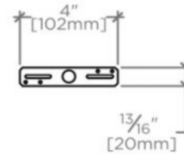

ARUNDEL

AULT03

Arundel Ceiling Mounted Small Pendant with Glass Shade

SHOWN IN ARUNDEL CEILING MOUNTED SMALL PENDANT WITH GLASS SHADE | AULT03

TECHNICAL DETAILS

Ambient / Task: Task
Bulb Base Size: E26
Bulb Type: 8.5" T10
Depth / Width: 4 1/8"
Height: 17 7/8"
Installation Type: Ceiling Mounted
Interior / Exterior Application: Interior Only
Junction Box Orientation: Any
Length: 7 1/16"
Number of Bulbs: One
Primary Material: Brass
Safety Warnings: Do not exceed max wattage
Shade Finish: Shiny Seeded
Shade Material: Glass
Shade Shape: Bell
Voltage: 120
Wet / Dry: Damp or Dry

CODES & STANDARDS

UL and CUL

PRODUCT FEATURES

Mouth-blown glass in Smoke or Clear
Solid brass and mouth-blown seeded glass
Uses 75 Watt T10 Bulb(s) (included)
UL and CUL Listed

CERTIFICATIONS

ARUNDEL

AULT03

Arundel Ceiling Mounted Small Pendant with Glass Shade

TOP VIEW SCALE: 1/2"=1'-0"

MOUNTING PLATE SCALE: 1/2"=1'-0"

FRONT VIEW SCALE: 1/2"=1'-0"

SIDE VIEW SCALE: 1/2"=1'-0"