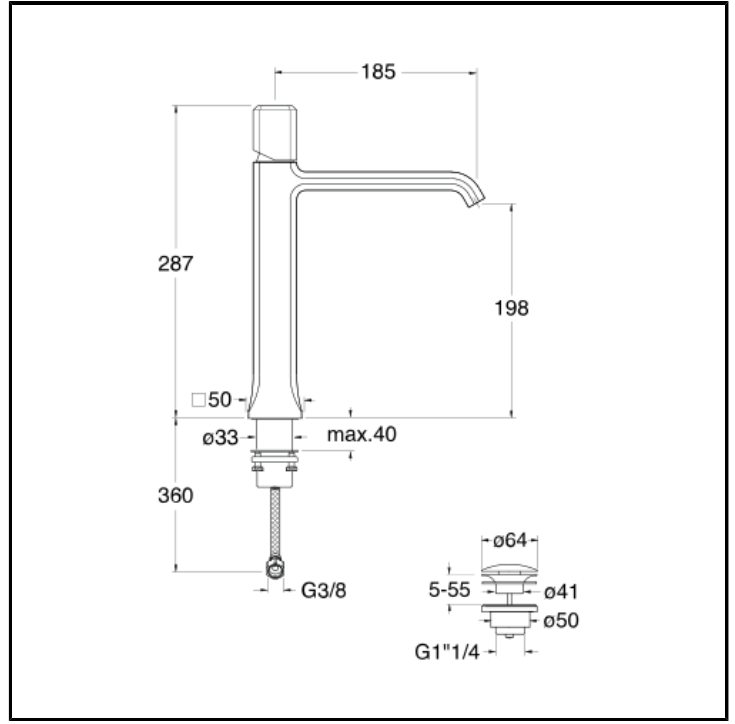

Basin mixer MEDIUM with 1"1/4 Up&Down waste