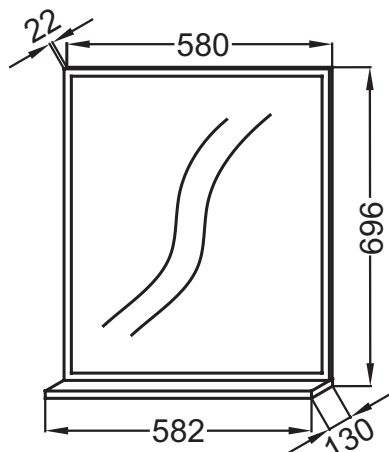

EB1596

Collection: VIVIENNE

Finish*:

Main features:

Features

- DIMENSIONS: 58.20 x 13 x 69.60 cm
- MATERIAL: Melamine
- FIXING: Installer selects fixings set according to wall support

- WEIGHT: 7.5 kg
- INSTALLATION TYPE: Wall-mount

Consumer benefits

- UNIQUE DESIGN: Elegant, precise, rectangular geometry specific to contemporary design.

Installation benefits

- EASY INSTALLATION: Assembled cabinet

Technical drawing

Product Specification: Mirror 58 cm with shelf. EB1596. Collection: VIVIENNE. DIMENSIONS: 58.20 x 13 x 69.60 cm. WEIGHT: 7.5 kg. MATERIAL: Melamine. INSTALLATION TYPE: Wall-mount. FIXING: Installer selects fixings set according to wall support.