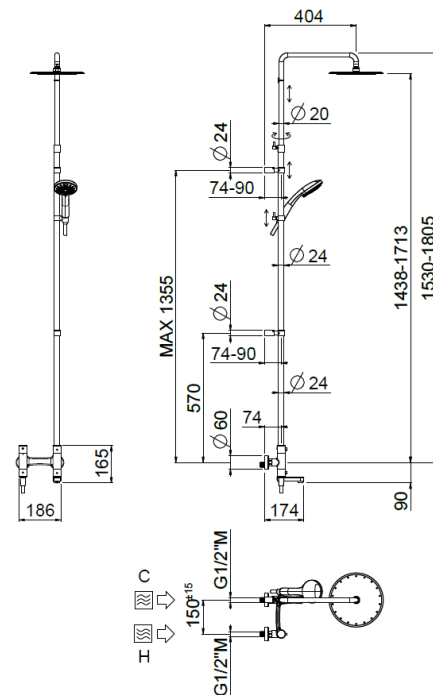

Così telescopic tub

Così telescopic tub , MySlim shower head
00-1781-N-CR

TECHNICAL INFORMATION

Bridge telescopic shower column including exposed thermostatic mixer with diverter and swinging bath spout, turning bar with adjustable mounting. Round ultra-thin shower head, Ø240, non-liming, in stainless steel. 3 jets non-liming shower in ABS. Smooth double anti-torsion PVC flexible hose, cm 150. CHROME

Flow rate:
x rubinetto

PICTURE

SPARE PARTS

ORIC020
deviazione dx
right diverter

ORIC024
deviazione sx
left diverter

ORIC013
T°

FEATURES

rain jet

central jet

side jet

double anti-torsion

adjustable
telescopic shower
column

Safe touch

Così adjustable
spout

TECHNICAL DRAWING

FINISHINGS