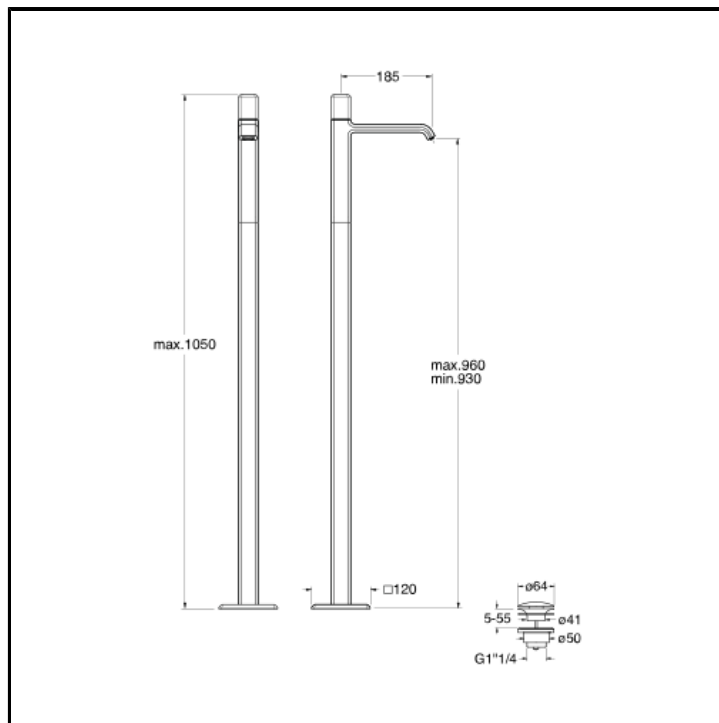

Floor mounted progressive basin mixer external parts for CRICS290 with 1"1/4 Up&Down waste

FINITURE

-  Chrome
-  Polished black chrome
-  Brushed black chrome
-  Polished metallic
-  Brushed metallic
-  Yellow gold oro
-  PVD polished rose gold
-  PVD brushed rose gold

COMMAND

- Monocontrol

INSTALLATION

- Floor

TPOLOGY

-

ENVIRONMENT

- Bathroom