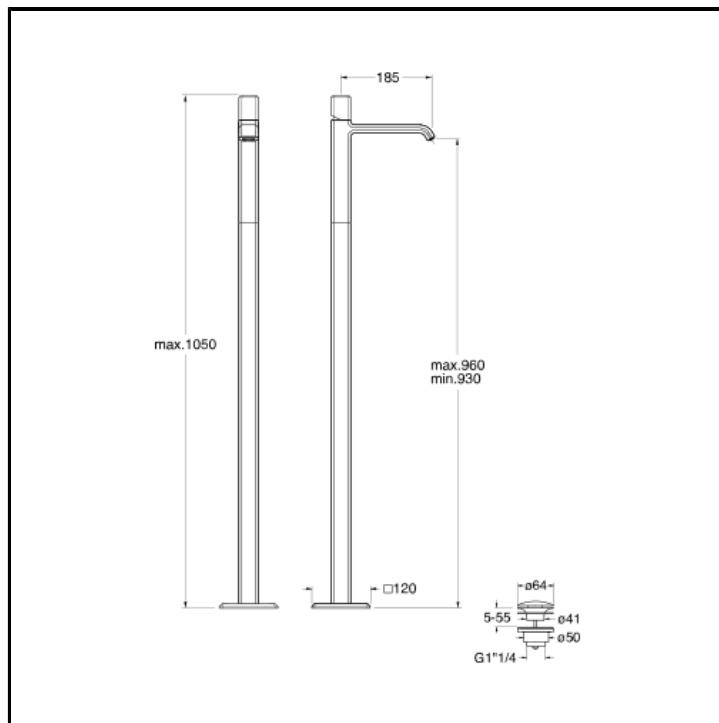

Floor mounted basin mixer external parts for CRICS290 with 1"1/4 Up&Down waste