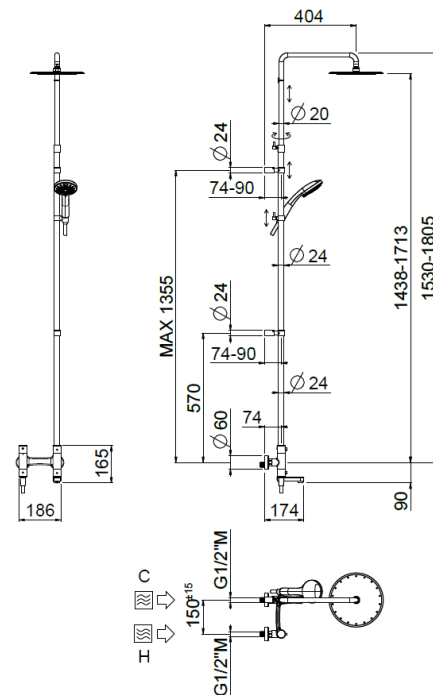

## TECHNICAL INFORMATION

Bridge telescopic shower column including exposed mixer with diverter and swinging bath spout, turning bar with adjustable mounting. Round ultra-thin shower head, Ø300, non-liming, in stainless steel. 3 jets non-liming shower in ABS. Smooth double anti-torsion PVC flexible hose, cm 150. CHROME

## SPARE PARTS

ORIC020  
deviazione dx  
right diverter

ORIC024  
deviazione sx  
left diverter

ORIC019  
T°

## FEATURES

rain jet

central jet

side jet

double anti-torsion

adjustable  
telescopic shower  
column

Safe touch

Così adjustable  
spout

## TECHNICAL DRAWING