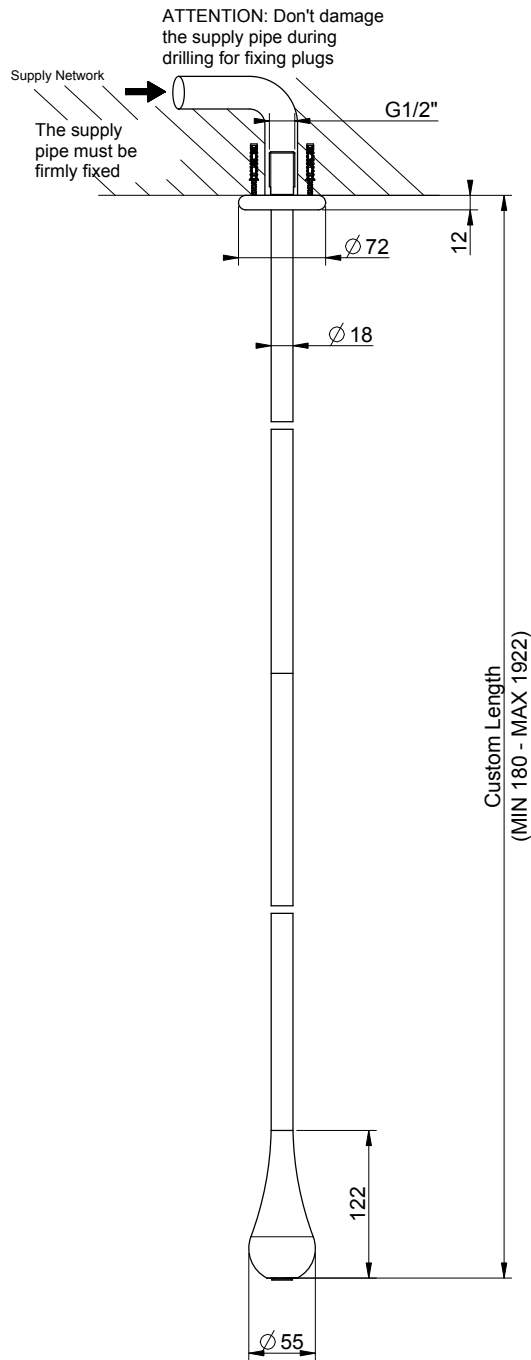

1

2

ATTENTION: In the second and third case hard fixing supports are not provided in the box but they need to be realized by the installer during the installation phase

3

GESSI

GOCCIA 33799

BOCCA DA SOFFITTO CON LUNGHEZZA PERSONALIZZABILE