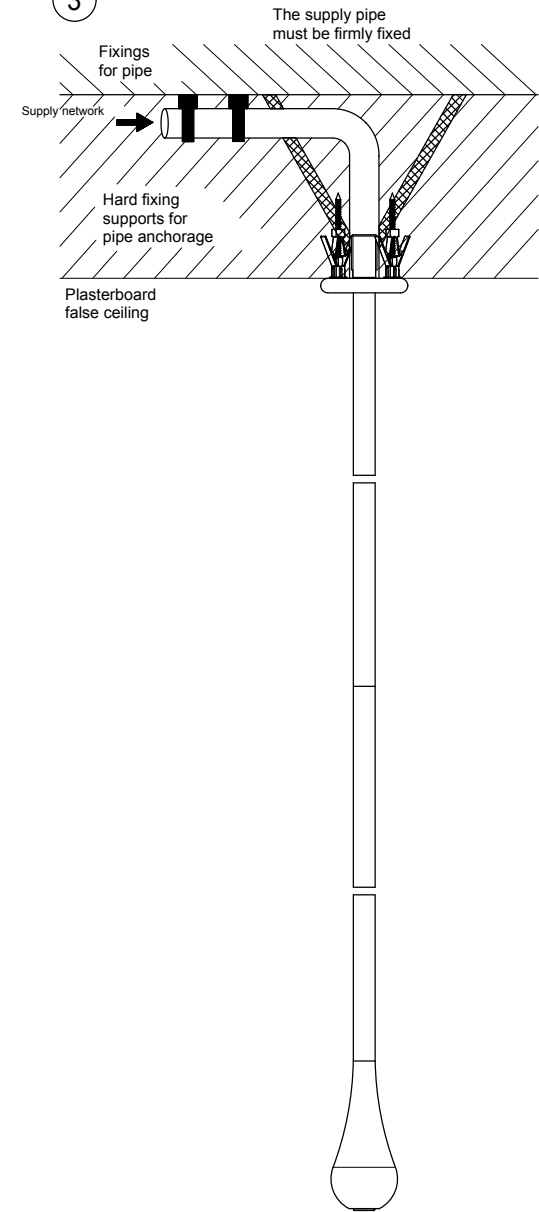

1

2

ATTENTION: In the second and third case hard fixing supports are not provided in the box but they need to be realized by the installer during the installation phase

3

GESSI

GOCCIA 33799

BOCCA DA SOFFITTO CON LUNGHEZZA PERSONALIZZABILE