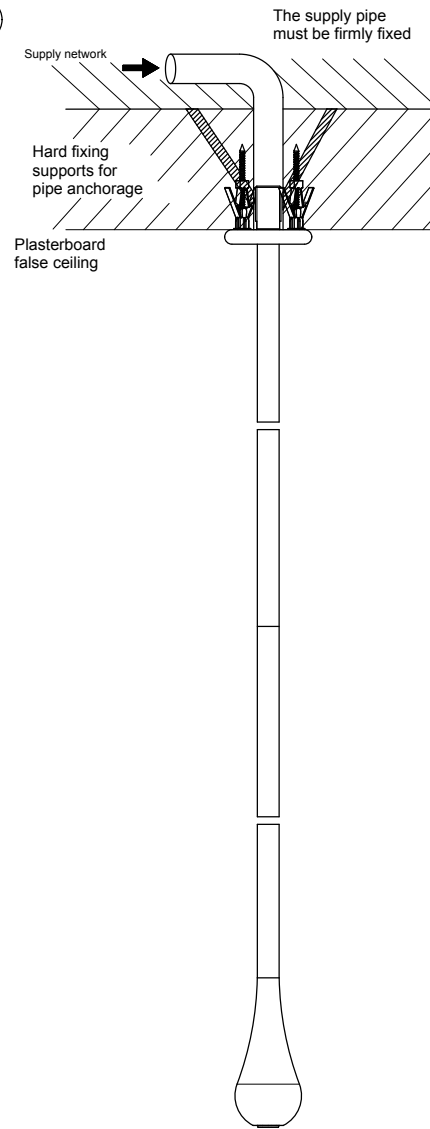

1

2

ATTENTION: In the second and third case hard fixing supports are not provided in the box but they need to be realized by the installer during the installation phase

3

GESSI

GOCCIA 33799

BOCCA DA SOFFITTO CON LUNGHEZZA PERSONALIZZABILE