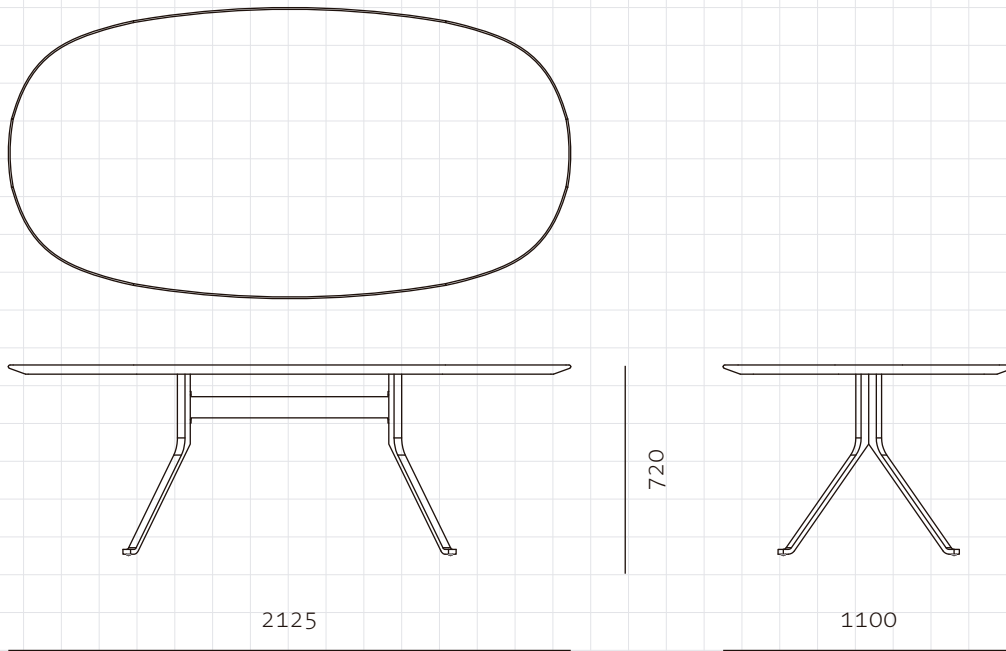

Blink Oval Dining Table - Stone Top

CODE BL-T420-2125-ST
DIMENSIONS W2125 x D1100 x H720mm

NET WEIGHT 110 kg
ENVIRONMENT Indoor

MATERIALS Stone top, Powder coated steel frame
 *Please refer to website or contact your local representative for complete material swatches.

SHIPPING	Package	Knock Down		
	Package Qty	2 boxes		
Packaging	Measurement (mm)	Volume (cbm)	Gross Weight (kg)	
FCL	W2230 x D1205 x H220	0.59	135.0	
	W820 x D750 x H400	0.25	16.0	
LCL/AIR	W2230 x D1205 x H220	0.59	135.0	
	W840 x D770 x H495	0.32	24.0	