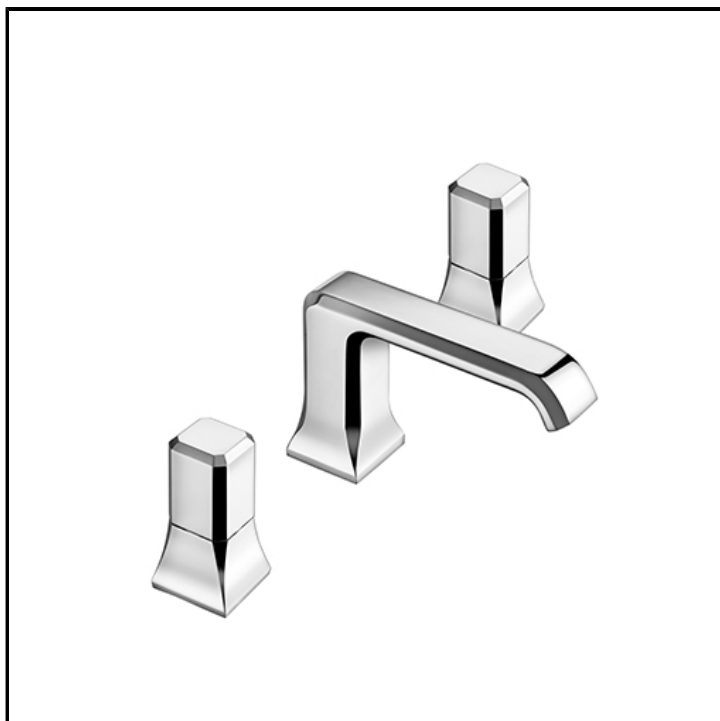

3 hole basin mixer REGULAR with 1"1/4 Up&Down waste

FINITURE

-  Chrome
-  Polished black chrome
-  Brushed black chrome
-  Polished metallic
-  Brushed metallic
-  Yellow gold oro
-  PVD polished rose gold
-  PVD brushed rose gold

FEATURES (MODEL NAME SIDE)

- Regular

COMMAND

- Bicomando

INSTALLATION

- Top

TPOLOGY

-