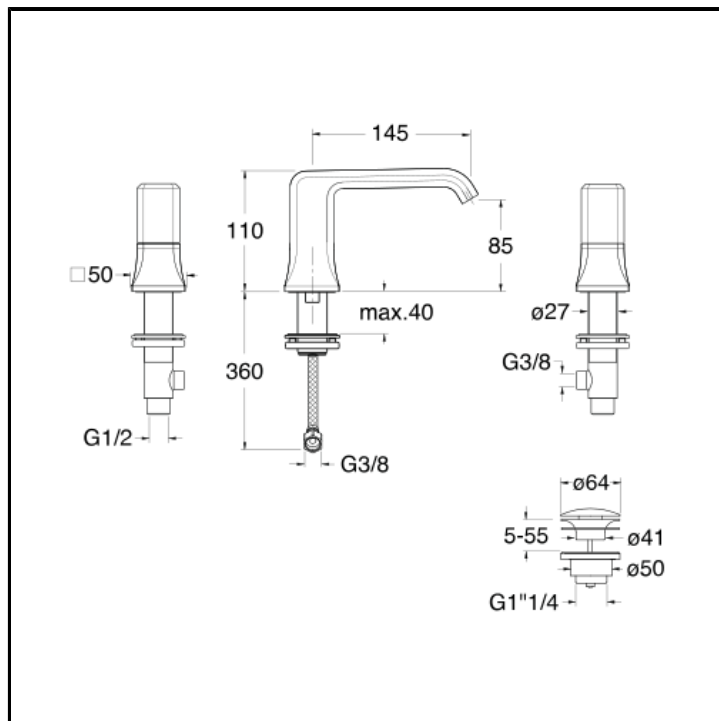

3 hole basin mixer REGULAR with 1"1/4 Up&Down waste

FINITURE

-  Chrome
-  Polished black chrome
-  Brushed black chrome
-  Polished metallic
-  Brushed metallic
-  Yellow gold oro
-  PVD polished rose gold
-  PVD brushed rose gold

FEATURES (MODEL NAME SIDE)

- Regular

COMMAND

- Bicomando

INSTALLATION

- Top

TPOLOGY

-