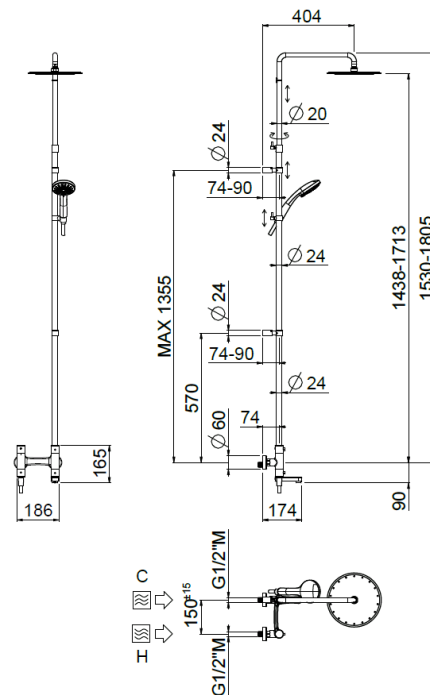

## TECHNICAL INFORMATION

Bridge telescopic shower column including exposed mixer with diverter and swinging bath spout, turning bar with adjustable mounting. Round ultra-thin shower head, Ø240, non-liming, in stainless steel. 3 jets non-liming shower in ABS. Smooth double anti-torsion PVC flexible hose, cm 150. CHROME

## SPARE PARTS

**ORIC020**  
deviazione dx  
right diverter

**ORIC024**  
deviazione sx  
left diverter

**ORIC019**  
T°

## FEATURES

rain jet

central jet

side jet

double anti-torsion

adjustable telescopic shower column

Safe touch

Così adjustable spout

## TECHNICAL DRAWING