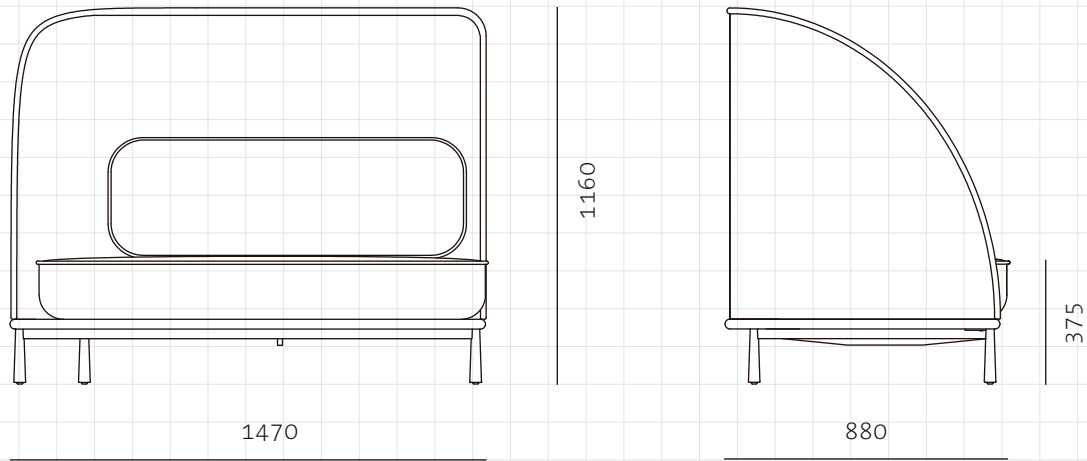

Arc Sofa Highback Love Seat L

CODE

AR-S410-L

DIMENSIONS

W1470 x D880 x H1160mm

NET WEIGHT

Seating height: 375mm

ENVIRONMENT

Packaging **Measurement (mm)** **Volume (cbm)** **Gross Weight (kg)**

FCL W1555 x D965 x H1265 1.90 83.72

LCL/AIR W1575 x D985 x H1360 2.11 101.75