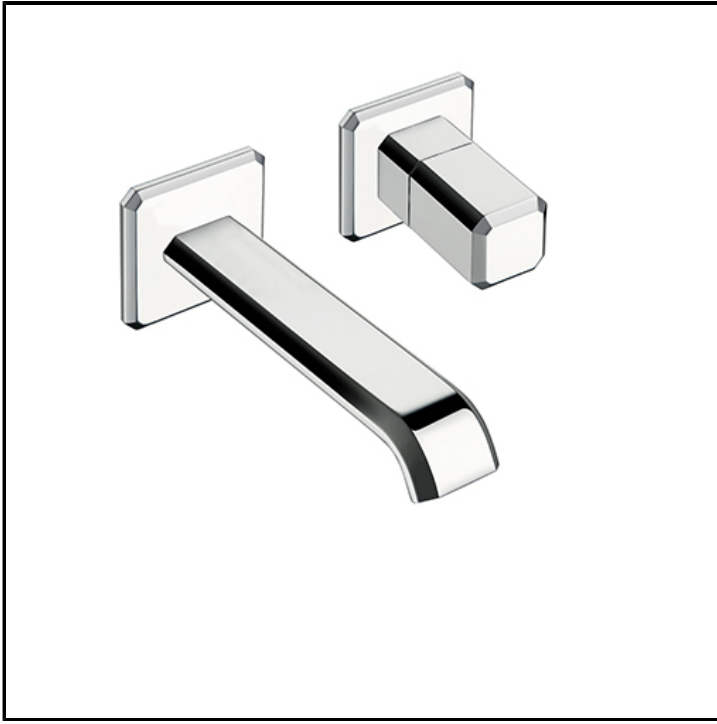

Progressive wall mounted basin mixer REGULAR external parts for CRICS200 (right side) - CRICS201 (left side) with 1"1/4 Up&Down waste

FINITURE

-  Chrome
-  Polished black chrome
-  Brushed black chrome
-  Polished metallic
-  Brushed metallic
-  Yellow gold oro
-  PVD polished rose gold
-  PVD brushed rose gold

FEATURES (MODEL NAME SIDE)

- Regular

COMMAND

- Progressive

INSTALLATION

- Wall

TPOLOGY

-