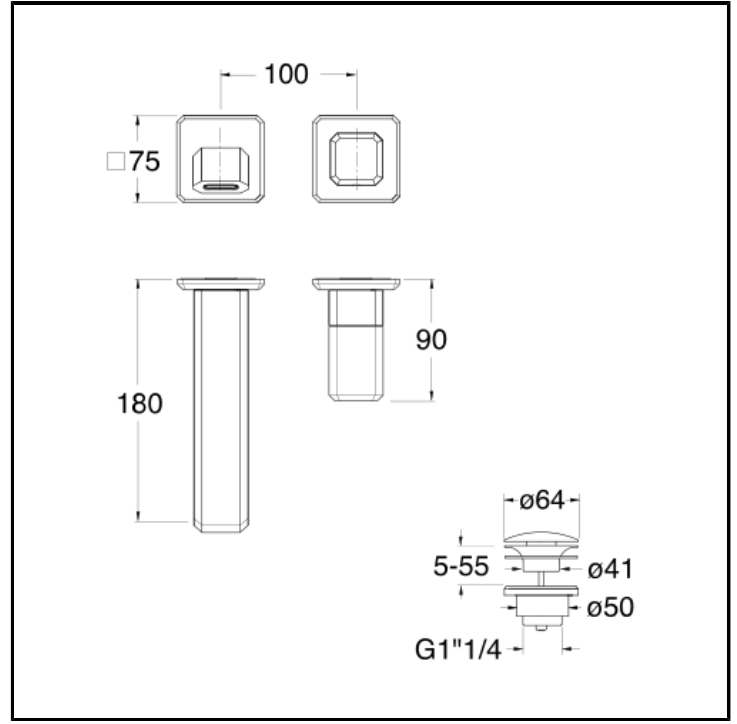

Progressive wall mounted basin mixer REGULAR external parts for CRICS200 (right side) - CRICS201 (left side) with 1"1/4 Up&Down waste

FINITURE

-  Chrome
-  Polished black chrome
-  Brushed black chrome
-  Polished metallic
-  Brushed metallic
-  Yellow gold oro
-  PVD polished rose gold
-  PVD brushed rose gold

FEATURES (MODEL NAME SIDE)

- Regular

COMMAND

- Progressive

INSTALLATION

- Wall

TPOLOGY

-