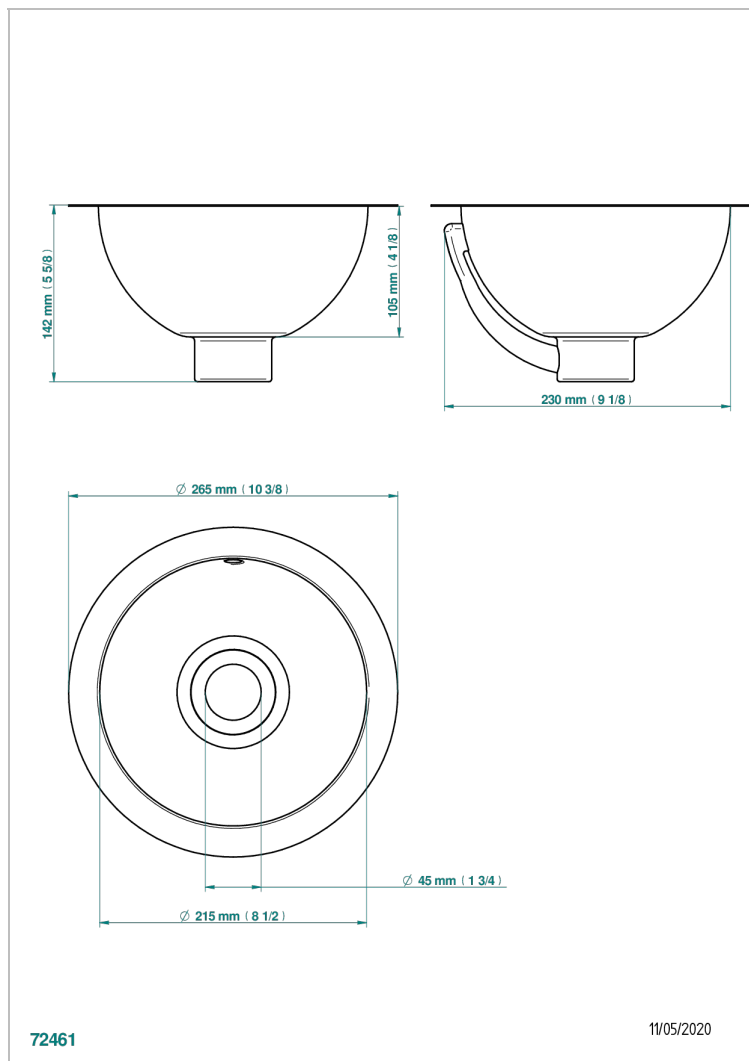

# МЕТАЛЛИЧЕСКИЕ РАКОВИНЫ THG

THG<sup>®</sup>  
PARIS

GB2-1/BOL

Round hand basin, Ø 26,5 cm, with overflow with flat edge, to fix under, hammered metal finishing

## ХАРАКТЕРИСТИКИ

- Металлические раковины THG
- Round hand basin, Ø 26,5 cm, with overflow with flat edge, to fix under, hammered metal finishing