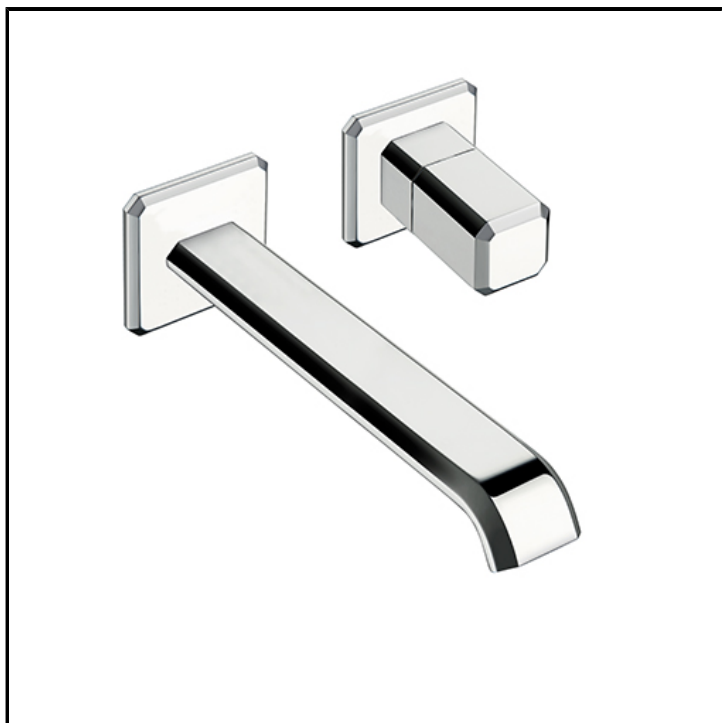

Progressive wall mounted basin mixer LARGE external parts for CRICS200 (right side) - CRICS201 (left side) with 1"1/4 Up&Down waste

FINITURE

-  Chrome
-  Polished black chrome
-  Brushed black chrome
-  Polished metallic
-  Brushed metallic
-  Yellow gold oro
-  PVD polished rose gold
-  PVD brushed rose gold

FEATURES (MODEL NAME SIDE)

- Large

COMMAND

- Progressive

INSTALLATION

- Wall

TPOLOGY

-