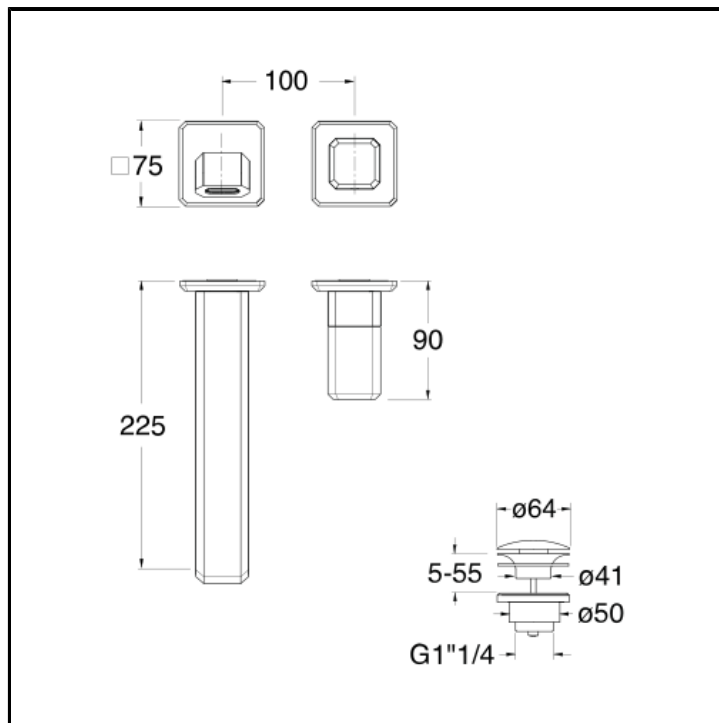

Progressive wall mounted basin mixer LARGE external parts for CRICS200 (right side) - CRICS201 (left side) with 1"1/4 Up&Down waste

FINITURE

-  Chrome
-  Polished black chrome
-  Brushed black chrome
-  Polished metallic
-  Brushed metallic
-  Yellow gold oro
-  PVD polished rose gold
-  PVD brushed rose gold

FEATURES (MODEL NAME SIDE)

- Large

COMMAND

- Progressive

INSTALLATION

- Wall

TPOLOGY

-