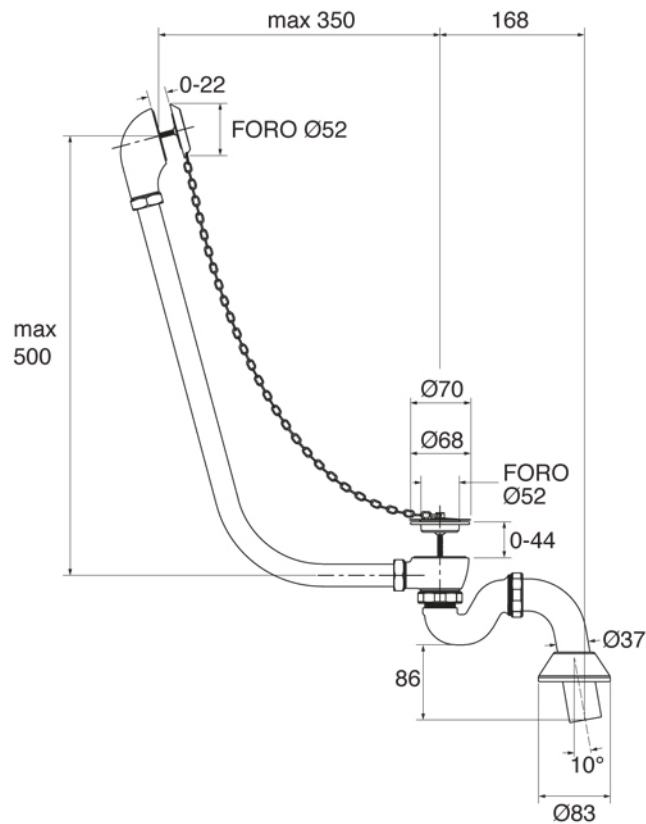

CAST IRON BATHTUB Collection	
Code	Description
9141	<p>Cast iron bathtub 1780x800 Gold leaf decoration (Kg. 154 - Lt. 240)</p> <p>Without tap holes</p> <p>Complete with Gold leaf feet</p>

Verona - Italy
 tel. +39 045 8006917
 fax. +39 045 8020111
 gentry-home.com

CAST IRON BATHTUB Collection	
Code	Description
0190-C 0191-I/N/O/OR 0191-B/ND/R	<p>Exposed bath waste with drain stopper chain and overflow with exposed pipes for floor connector and siphon</p> <p>Chrome Incalux, Nickel, Dark Gold, Rose Gold Bronze, Dark Nickel, Copper</p>