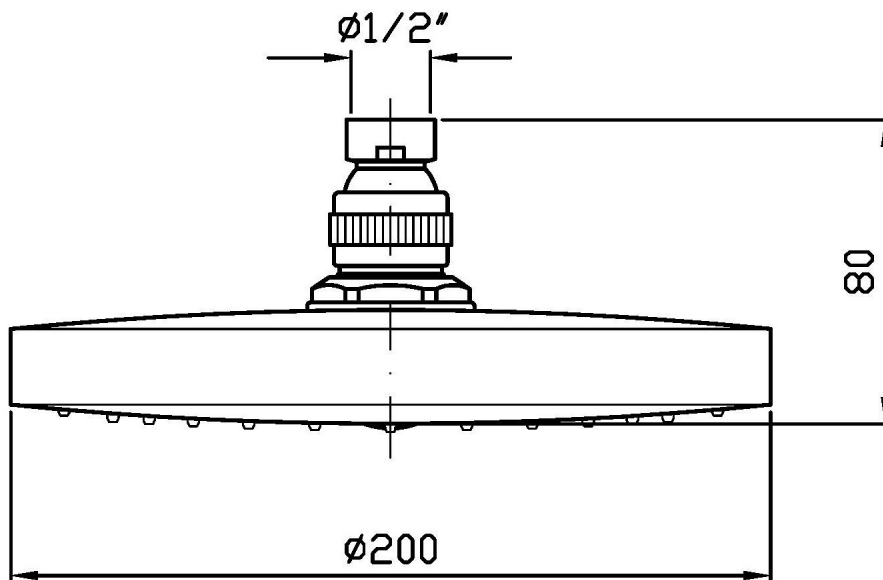

## SHOWER

Z94182

Soffione a getto fisso, Ø 200 mm. / Shower head, Ø 200 mm.

Soffione in ABS, a getto fisso con sistema anticalcare, Ø 200 mm.

ABS shower head, simple jet, with anti-limescale system, Ø 200 mm.

## SHOWER

Z94182

Disegno Complessivo / Overall Drawing

## SHOWER

Z94182

Pesi e Misure / Weights and Sizes

Peso ( Kg ) Weight ( lb )	1,08 ( Kg )	2,38 ( lb )
Volume test ( dc3 ) - ( in3 )	5,34 ( dc3 )	325,87 ( in3 )
h ( mm ) - ( in )	100,00 ( mm )	3,94 ( in )
L1 ( mm ) - ( in )	227,00 ( mm )	8,94 ( in )
L2 ( mm ) - ( in )	235,00 ( mm )	9,25 ( in )