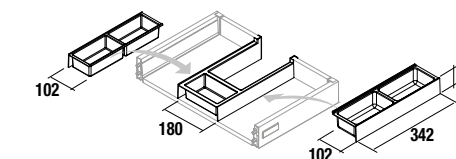

Gloss white	Gloss grey	Gloss taupe	Natural	Bay pine	Sbiancato	Alsacia
	cod.	cod.	cod.	cod.	cod.	cod.	cod.
600	26814	22799	26633	26815	22800	26634	26635
800	22634	22802	26636	22804	22803	26637	26638
1000	22635	22805	26639	22807	22806	26640	26641
1200	23890	23891	26642	23893	23892	26643	26644

MODULE SPIRIT 1 DOOR R/L

Module with 1 door L/R and soft closing. Carbon TX interior. handle not included.
3 finishes available