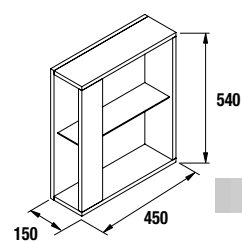

ALLIANCE END STORAGE UNIT

Reversible end storage unit. It can be combined with series: Fussion Line / fussion Chrome / Spirit / Monterrey

	Gloss white	Gloss grey	Gloss taupe	Natural	Bay pine	Sbiancato	Alsacia
	cod.	cod.	cod.	cod.	cod.	cod.	cod.
150	24808	24810	24809	23994	23993	23459	23460