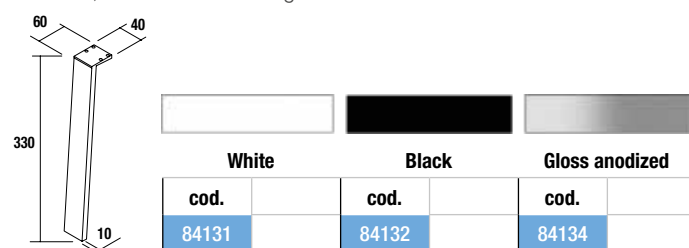

LEGS FOR INTEGRAL WASHBASINS HEIGHT 330 mm

UNIQU 2 legs set

Set of 2 optional legs for wall hung unit, 3 finishes available, height 330 mm, to be used integral washbasin.

KLIM 2 legs set

Set of 2 optional aluminium legs for wall hung units, 3 finishes available, height 330 mm, to be used with integral washbasin.