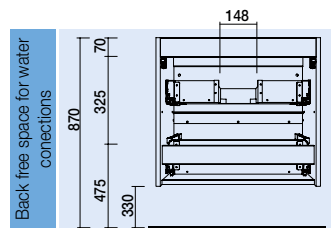

Gloss white	Gloss grey	Gloss taupe	Natural	Bay pine	Sbiancato	Alsacia
	cod.	cod.	cod.	cod.	cod.	cod.	cod.
600	26814	22799	26633	26815	22800	26634	26635
800	22634	22802	26636	22804	22803	26637	26638
1000	22635	22805	26639	22807	22806	26640	26641
1200	23890	23891	26642	23893	23892	26643	26644

MODULE SPIRIT 1 DOOR R/L

Module with 1 door L/R and soft closing. Carbon TX interior. handle not included.
3 finishes available