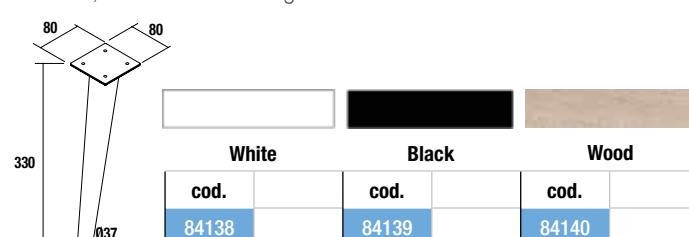

DEVA 2 legs set

Set of 2 optional legs for wall hung unit, 3 finishes available, height 230 mm, to be used with wash bowl basin or Veneto.

DANNA 2 legs set

Set of 2 optional wooden legs for wall hung unit, 3 finishes available, height 230 mm, to be used with wash bowl basin or Veneto.

LEGS FOR INTEGRAL WASHBASINS HEIGHT 330 mm

UNIQU 2 legs set

Set of 2 optional legs for wall hung unit, 3 finishes available, height 330 mm, to be used integral washbasin.

KLIM 2 legs set

Set of 2 optional aluminium legs for wall hung units, 3 finishes available, height 330 mm, to be used with integral washbasin.

DEVA 2 legs set

Set of 2 optional legs for wall hung units, 3 finishes available, height 330 mm, to be used with integral washbasin.

DANNA 2 legs set

Set of 2 optional wooden legs for wall hung units, 3 finishes available, height 330 mm, to be used with integral washbasin.