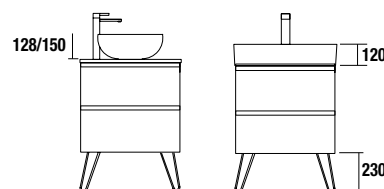

LEGS FOR VANITY UNITS

LEGS FOR VANITY UNITS / VENETO HEIGHT 230 mm

UNIQU 2 legs set

Set of 2 optional legs for wall hung unit, 3 finishes available, height 230 mm, to be used with wash bowl basin or Veneto.