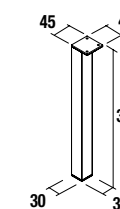

Set of 2 chrome feet

Set of 2 chrome plated feet height 330 30 x 30 x 330 mm

	cod.
	23899