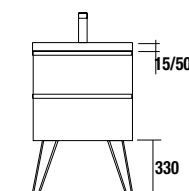

DEVA 2 legs set

Set of 2 optional legs for wall hung unit, 3 finishes available, height 230 mm, to be used with wash bowl basin or Veneto.

DANNA 2 legs set

Set of 2 optional wooden legs for wall hung unit, 3 finishes available, height 230 mm, to be used with wash bowl basin or Veneto.

LEGS FOR INTEGRAL WASHBASINS HEIGHT 330 mm

UNIQU 2 legs set

Set of 2 optional legs for wall hung unit, 3 finishes available, height 330 mm, to be used integral washbasin.

KLIM 2 legs set

Set of 2 optional aluminium legs for wall hung units, 3 finishes available, height 330 mm, to be used with integral washbasin.