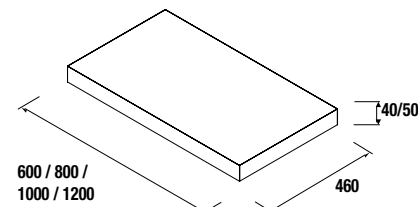

TOP THICKNESS 40 AND 50 MM

Tops with 50mm thickness finishes in Gloss White, gloss grey and carbon; y 40mm finish African oak, sizes from 600 to 1200 and custom made not mechanized.
Finishes in melamine and high pressure laminate (HPL)

		Gloss White / 50mm		Gloss Grey / 50mm		Carbon / 50mm		African Oak / 40mm	
		cod.		cod.		cod.		cod.	
Stock	600	22992		22993		22994		23016	
	800	22995		22996		22997		23017	
	1000	22998		22999		23000		23018	
	1200	23001		23002		23003		23019	

NOTE: more countertops available in chapter 4 customized.

COUNTER TOPS WITH A THICKNESS OF 12 MM

Solid surface countertops 12mm thickness. special measures with or without machining. One or two sinks