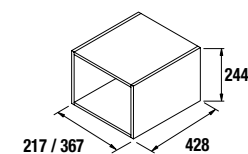

Gloss white	Matt taupe	Carbon - TX
	cod.	cod.	cod.
250	23342	23346	23344
400	21976	23347	23345