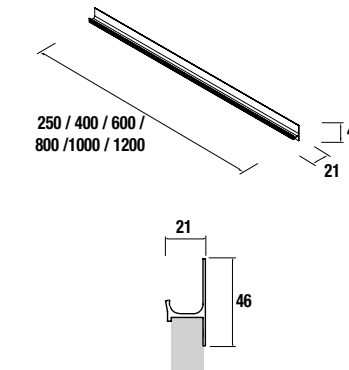

SPIRIT Serie
Customised handles

	Soft white	Soft black	Gloss anodized
	cod.	cod.	cod.
250	22954	22949	26806
400	22955	22950	26807
600	22951	22946	26808
800	22952	22947	26809
1000	22953	22948	26810
1200	23900	23901	26811

Attention: Handles are not sold by set. Quantity of handles must be ordered according to drawers or doors code.

Auxiliary and storage units alliance

WALL HUNG STORAGE UNIT ALLIANCE 2 NICHES

Wall hung storage unit with 2 niches.
Can be combined with series:
Fussion Line / Fussion Chrome / Spirit / Monterrey

	Gloss white	Gloss grey	Gloss taupe	Natural	Bay pine	Sbiancato	Alsacia
	cod.	cod.	cod.	cod.	cod.	cod.	cod.
250	23348	23349	23353	23352	24742	23350	23351
400	23657	23355	23359	23358	24743	23356	23357

DECORATIVE CUBE FOR ALLIANCE STORAGE UNIT WITH 2 NICHES

Set of 2 decorative cubes for Alliance storage units with width of 250 and 400 mm. Supplied in kit format.

	Gloss white	Matt taupe	Carbon - TX
	cod.	cod.	cod.
250	23342	23346	23344
400	21976	23347	23345