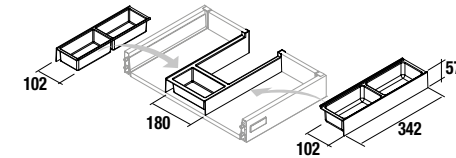

Gloss white	Gloss grey	Gloss taupe	Natural	Bay pine	Sbiancato	Alsacia
	cod.	cod.	cod.	cod.	cod.	cod.	cod.
600	22627	22781	26601	22783	22782	26602	26603
800	22628	22787	26604	22789	22788	26605	26606
1000	22629	22793	26607	22795	22794	26608	26609
1200	26610	26611	26612	26613	26616	26614	26615