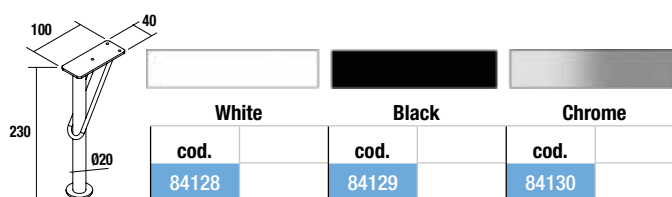

UNIQU 2 legs set

Set of 2 optional legs for wall hung unit, 3 finishes available, height 230 mm, to be used with wash bowl basin or Veneto.

KLIM 2 legs set

Set of 2 optional aluminium legs for wall hung unit, 3 finishes available, height 230 mm, to be used with wash bowl basin or Veneto.

DEVA 2 legs set

Set of 2 optional legs for wall hung unit, 3 finishes available, height 230 mm, to be used with wash bowl basin or Veneto.

DANNA 2 legs set

Set of 2 optional wooden legs for wall hung unit, 3 finishes available, height 230 mm, to be used with wash bowl basin or Veneto.