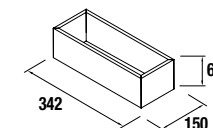

Drawer interior organiser

Organiser cube for Carbon-TX metal drawer 150 x 342 x 66 mm

| Carbon-TX | |
|-----------|-------|
| | cod. |
| | 23030 |

LED sensor light

Auxiliary light with sensor and micro USB rechargeable battery 188 x 20 x 30 mm