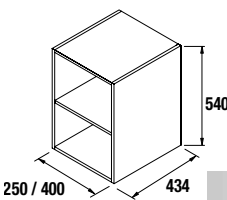

Attention: Handles are not sold by set. Quantity of handles must be ordered according to drawers or doors code.

Auxiliary and storage units alliance

WALL HUNG STORAGE UNIT ALLIANCE 2 NICHES

Wall hung storage unit with 2 niches.
Can be combined with series:
Fussion Line / Fussion Chrome / Spirit / Monterrey