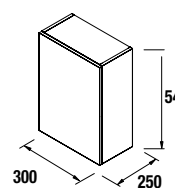

ALLIANCE MODULE FOR DOUBLE DEPTH

Wall hung module depth 250mm. push opening system and Carbon-TX interiors. Reversible. To be combined with double depth basins and countertops. To be combined with series Monterrey, Spirit, Fussion Chrome and Line.