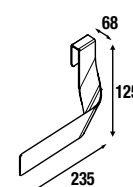

Drawer interior organiser

Organiser cube for Carbon-TX metal drawer 150 x 342 x 66 mm

| Carbon-TX | |
|-----------|-------|
| | cod. |
| | 23030 |

LED sensor light

Auxiliary light with sensor and micro USB rechargeable battery 188 x 20 x 30 mm

| | cod. |
|--|-------|
| | 23031 |

Set of 2 chrome feet

Set of 2 chrome plated feet height 330 30 x 30 x 330 mm

| | cod. |
|--|-------|
| | 23899 |

Side towel rack for vanity units

Single towel rail JAZZ

| | White | Black | Gloss anodized |
|--|-------|-------|----------------|
| | cod. | cod. | cod. |
| | 23027 | 27042 | 23024 |

Double towel rail JAZZ

| | White | Black | Gloss anodized |
|--|-------|-------|----------------|
| | cod. | cod. | cod. |
| | 23028 | 27043 | 23025 |

LEGS FOR VANITY UNITS

LEGS FOR VANITY UNITS / VENETO HEIGHT 230 mm