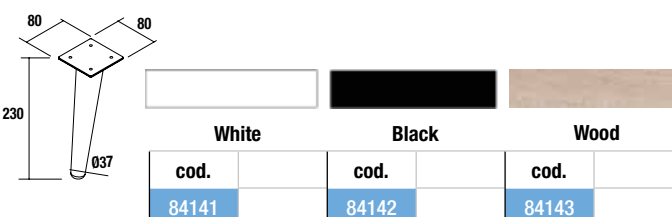

UNIQU 2 legs set

Set of 2 optional legs for wall hung unit, 3 finishes available, height 230 mm, to be used with wash bowl basin or Veneto.

KLIM 2 legs set

Set of 2 optional aluminium legs for wall hung unit, 3 finishes available, height 230 mm, to be used with wash bowl basin or Veneto.

DEVA 2 legs set

Set of 2 optional legs for wall hung unit, 3 finishes available, height 230 mm, to be used with wash bowl basin or Veneto.

DANNA 2 legs set

Set of 2 optional wooden legs for wall hung unit, 3 finishes available, height 230 mm, to be used with wash bowl basin or Veneto.