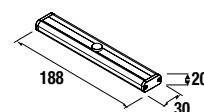

Drawer interior organiser

Organiser cube for Carbon-TX metal drawer 150 x 342 x 66 mm

| Carbon-TX | |
|-----------|-------|
| | cod. |
| | 23030 |

LED sensor light

Auxiliary light with sensor and micro USB rechargeable battery 188 x 20 x 30 mm