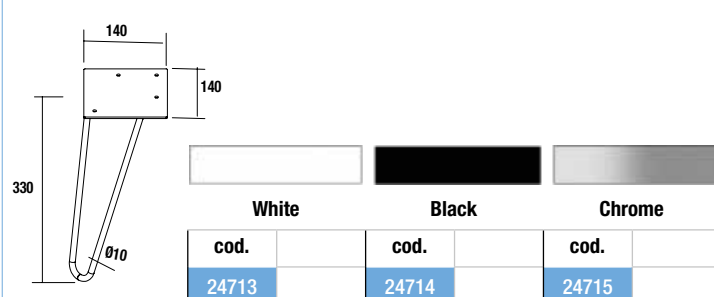

UNIQU 2 legs set

Set of 2 optional legs for wall hung unit, 3 finishes available, height 230 mm, to be used with wash bowl basin or Veneto.

KLIM 2 legs set

Set of 2 optional aluminium legs for wall hung unit, 3 finishes available, height 230 mm, to be used with wash bowl basin or Veneto.

DEVA 2 legs set

Set of 2 optional legs for wall hung unit, 3 finishes available, height 230 mm, to be used with wash bowl basin or Veneto.

DANNA 2 legs set

Set of 2 optional wooden legs for wall hung unit, 3 finishes available, height 230 mm, to be used with wash bowl basin or Veneto.

LEGS FOR INTEGRAL WASHBASINS HEIGHT 330 mm

UNIQU 2 legs set

Set of 2 optional legs for wall hung unit, 3 finishes available, height 330 mm, to be used integral washbasin.

KLIM 2 legs set

Set of 2 optional aluminium legs for wall hung units, 3 finishes available, height 330 mm, to be used with integral washbasin.