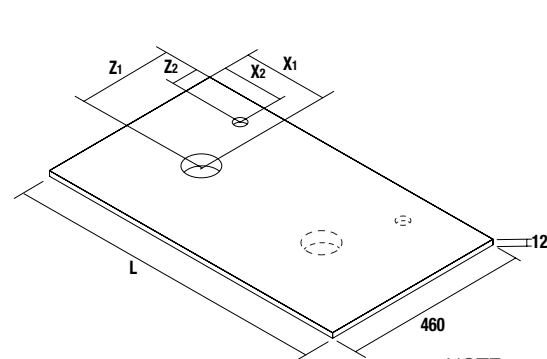

Matt White	
		cod.	
Special order	<1000	24460	
	1001 - 1400	24461	
	1401 - 1800	24462	
	1801 - 2000	24463	
	2001 - 2400	24464	

Download order sheet

NOTE: more countertops available in chapter 4 customized.

NOTE: tops with special length, 15 working days.