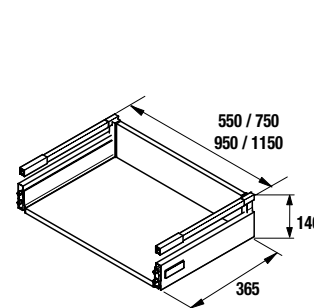

Drawer accessories

Metallic drawer without pipe cutout

Metallic drawer full extension without pipe cutout, Carbon-TX interior

Carbon-TX	
	cod.
600	24961
800	24962
1000	24963
1200	24964

Drawer interior organiser

Organiser cube for Carbon-TX metal drawer 150 x 342 x 66 mm

Carbon-TX	
	cod.
	23030

LED sensor light

Auxiliary light with sensor and micro USB rechargeable battery 188 x 20 x 30 mm

	cod.
	23031

Set of 2 chrome feet

Set of 2 chrome plated feet height 330 30 x 30 x 330 mm

	cod.
	23899

Side towel rack for vanity units

Single towel rail JAZZ

	White	Black	Gloss anodized
	cod.	cod.	cod.
	23027	27042	23024

Double towel rail JAZZ

	White	Black	Gloss anodized
	cod.	cod.	cod.
	23028	27043	23025