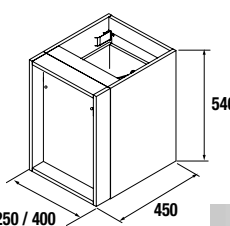

ALLIANCE WALL HUNG AND REMOVABLE STORAGE UNIT

Wall hung storage unit with removable drawer, carbon TX finish, concealed extraction Plus runners and hole for hair dryer. Handle no included, 3 finishes available. It can be combined with series: Fussion Line / Fussion Chrome / Spirit / Monterrey

	Gloss white	Gloss grey	Gloss taupe	Natural	Bay pine	Sbiancato	Alsacia
	cod.	cod.	cod.	cod.	cod.	cod.	cod.
250	26833	26834	26835	26836	26837	26838	26839
400	26840	26841	26842	26843	26844	26845	26846