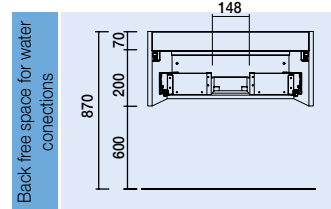

Gloss white	Gloss grey	Gloss taupe	Natural	Bay pine	Sbiancato	Alsacia
	cod.	cod.	cod.	cod.	cod.	cod.	cod.
600	22627	22781	26601	22783	22782	26602	26603
800	22628	22787	26604	22789	22788	26605	26606
1000	22629	22793	26607	22795	22794	26608	26609
1200	26610	26611	26612	26613	26616	26614	26615