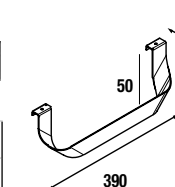

Double towel rail JAZZ

	White	Black	Gloss anodized
	cod.	cod.	cod.
	23028	27043	23025