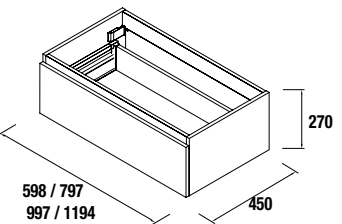

WALL-HUNG UNIT SPIRIT 1 DRAWER WITHOUT PIPE CUTOUT

Wall-hung storage unit with 1 full extension metallic drawer without pipe cutout.
Carbon tx interiors and soft closing.
Handle not included, 3 finishes available.

	Gloss white	Gloss grey	Gloss taupe	Natural	Bay pine	Sbiancato	Alsacia
	cod.	cod.	cod.	cod.	cod.	cod.	cod.
600	22630	22784	26617	22786	22785	26618	26619
800	22631	22790	26620	22792	22791	26621	26622
1000	22632	22796	26623	22798	22797	26624	26625
1200	26626	26627	26628	26629	26632	26630	26631

WALL-HUNG UNIT SPIRIT 2 DRAWERS

Wall hung unit with 2 full extension metallic drawers, carbon tx interior and soft closing.
Handle not included, 3 finishes available.
Drawer organizer included, with 2 removable trays.