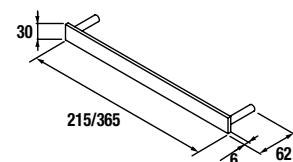

HANDLE - TOWEL RAIL REMOVABLE FOR ALLIANCE STORAGE UNIT

Handle for storage unit on different finishes, not included.

	Matt white	Matt black	Gloss anodized
	cod.	cod.	cod.
250	26915	26914	26913
400	26920	26919	26918