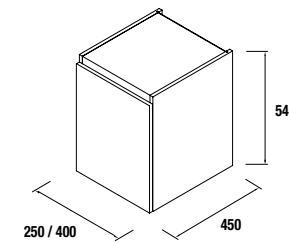

Gloss white	Gloss grey	Gloss taupe	Natural	Bay pine	Sbiancato	Alsacia
	cod.	cod.	cod.	cod.	cod.	cod.	cod.
250	22636	22775	26645	22777	22776	26646	26647
400	26816	22778	26648	26817	22779	26649	26650