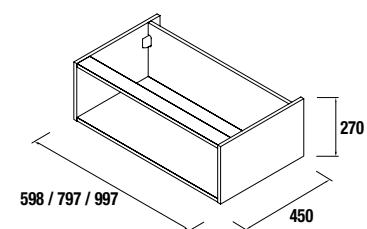

SPIRIT SERIE
1 HOLLOW SHELF AND STORAGE UNITS

WALL-HUNG UNIT ALLIANCE 1 HOLLOW SHELF

Hollow shelf wall-hung unit with carbon-TX finish.

Carbon - TX	
	cod.
600	22811
800	22815
1000	22819