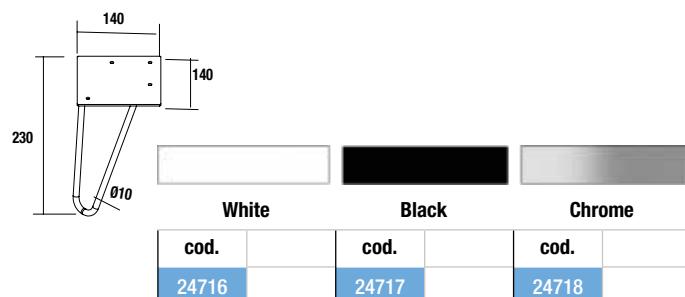

Double towel rail JAZZ

| | White | Black | Gloss anodized |
|--|-------|-------|----------------|
| | cod. | cod. | cod. |
| | 23028 | 27043 | 23025 |

LEGS FOR VANITY UNITS

LEGS FOR VANITY UNITS / VENETO HEIGHT 230 mm

UNIQU 2 legs set

Set of 2 optional legs for wall hung unit, 3 finishes available, height 230 mm, to be used with wash bowl basin or Veneto.

KLIM 2 legs set

Set of 2 optional aluminium legs for wall hung unit, 3 finishes available, height 230 mm, to be used with wash bowl basin or Veneto.