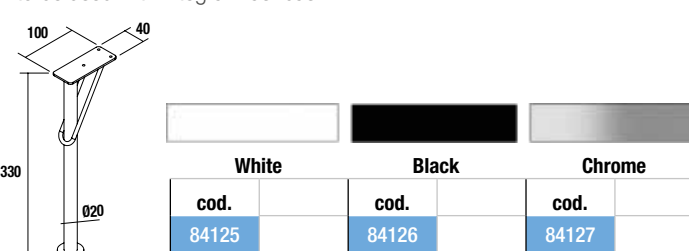

DEVA 2 legs set

Set of 2 optional legs for wall hung unit, 3 finishes available, height 230 mm, to be used with wash bowl basin or Veneto.

DANNA 2 legs set

Set of 2 optional wooden legs for wall hung unit, 3 finishes available, height 230 mm, to be used with wash bowl basin or Veneto.

LEGS FOR INTEGRAL WASHBASINS HEIGHT 330 mm

UNIQU 2 legs set

Set of 2 optional legs for wall hung unit, 3 finishes available, height 330 mm, to be used integral washbasin.

KLIM 2 legs set

Set of 2 optional aluminium legs for wall hung units, 3 finishes available, height 330 mm, to be used with integral washbasin.

DEVA 2 legs set

Set of 2 optional legs for wall hung units, 3 finishes available, height 330 mm, to be used with integral washbasin.

DANNA 2 legs set

Set of 2 optional wooden legs for wall hung units, 3 finishes available, height 330 mm, to be used with integral washbasin.