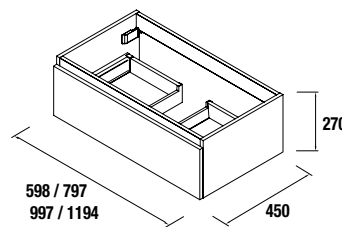

SPIRIT SERIE
1 METALLIC DRAWER
AND 2 METALLIC DRAWERS

WALL-HUNG SPIRIT 1 DRAWER WITH PIPE CUTOUT

Wall hung unit with 1 full extension metallic drawer and pipe cutout.
Carbon tx interiors and soft closing.
Handle not included, 3 finishes available.