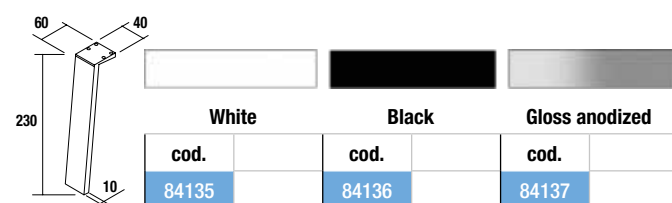

UNIQU 2 legs set

Set of 2 optional legs for wall hung unit, 3 finishes available, height 230 mm, to be used with wash bowl basin or Veneto.

KLIM 2 legs set

Set of 2 optional aluminium legs for wall hung unit, 3 finishes available, height 230 mm, to be used with wash bowl basin or Veneto.