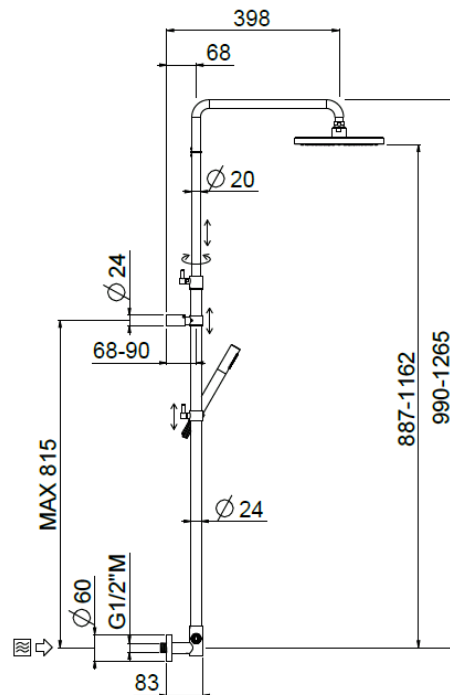

Bridge telescopic concealed

Bridge telescopic concealed, Stick shower head
31678/ID-CR

TECHNICAL INFORMATION

Bridge turning shower column with adjustable mounting with articulated shower holder, built-in holder, adjustable upper holder and diverter. Non-liming inspectable round shower head Ø250 in ABS. ABS non-liming inspectable one jet round shower. PVC smooth double anti-torsion flexible hose cm 150. CHROME

Flow rate:

? Doccia o soffione?

FEATURES

Rain jet

Non-liming

adjustable telescopic shower column

double anti-torsion

PICTURE

SPARE PARTS

TECHNICAL DRAWING

FINISHINGS