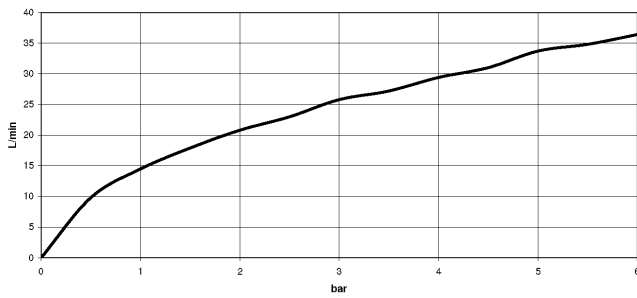

## Shower thermostat for wall installation - Brushed Platinum

34 443 979

mm [inches]

### Flow rate chart