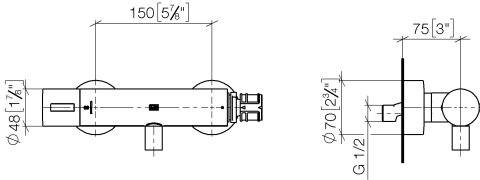

## Shower thermostat for wall installation - Brushed Platinum

34 443 979

- 3/8" shower outlet
- slide-on rosettes Ø 70 mm
- 1/2" connection
- gauge 150 mm - 13 mm
- with volume control
- WRAS 2204005

Intrinsic protection against back flow.

## Shower thermostat for wall installation - Brushed Platinum

34 443 979

mm [inches]