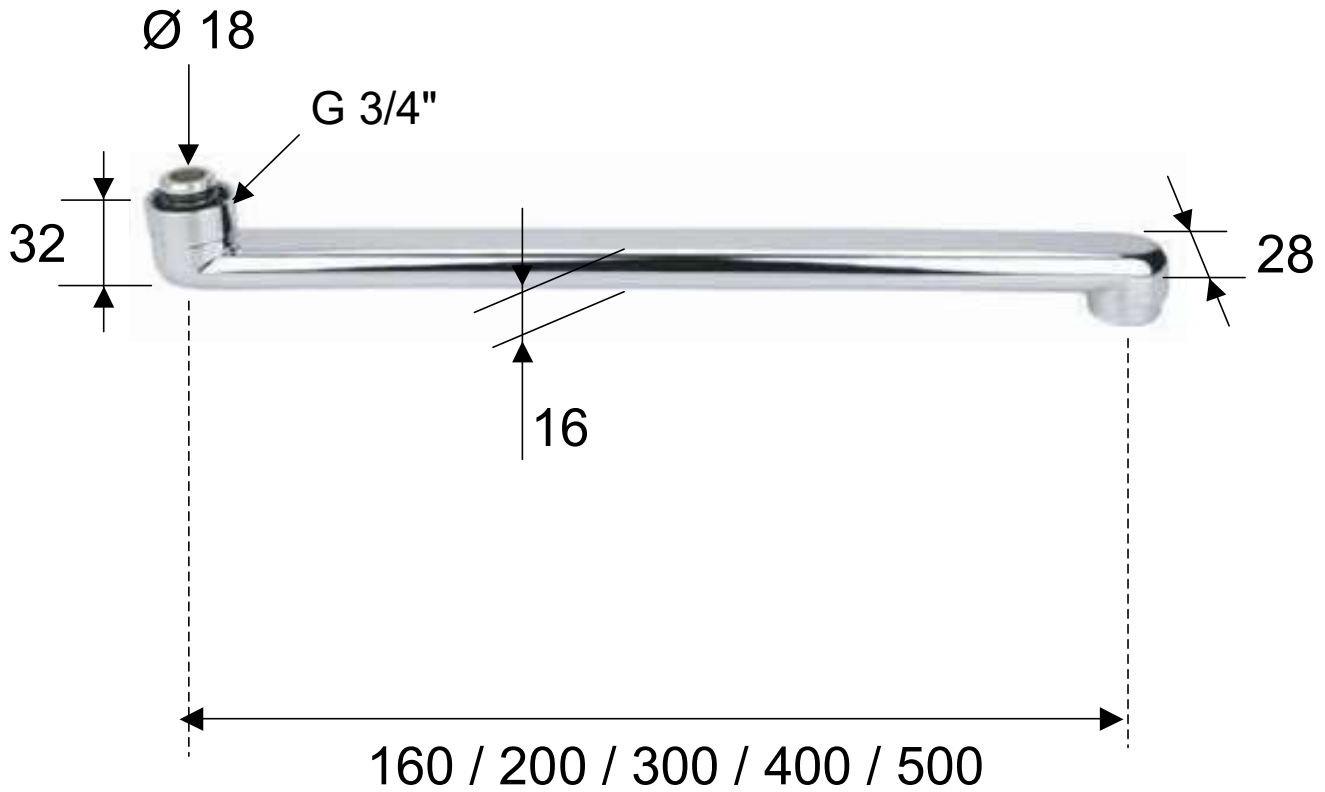

DANIEL

SCHEDA TECNICA TECHNICAL FEATURES

ART. COD.

A862TD

MATERIALI / MATERIALS

OTTONE CROMATO / CHROME PLATED BRASS

CROMATURA / CHROME PLATING

UNI EN 248