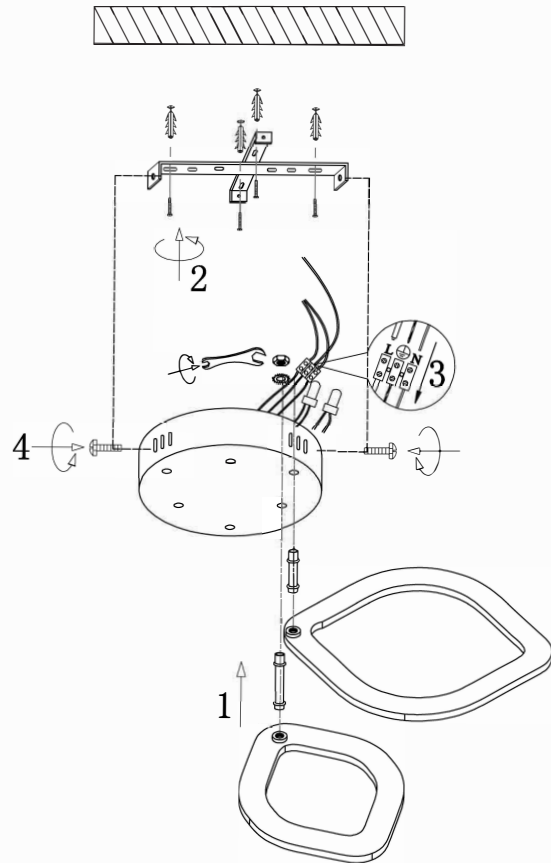

FREYA
TRADITION OF QUALITY

Instruction

FR10016CL-L72W

MAX 72W
9100 Lumen

Model: FR10016CL-L72W
Collection: LED Market

Ceiling Lamps