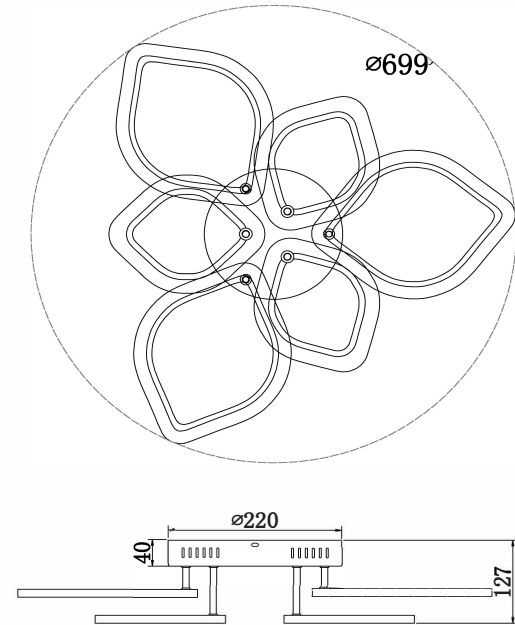

FREYA
TRADITION OF QUALITY

Instruction

FR10016CL-L72W

MAX 72W
9100 Lumen

Model: FR10016CL-L72W
Collection: LED Market

Ceiling Lamps