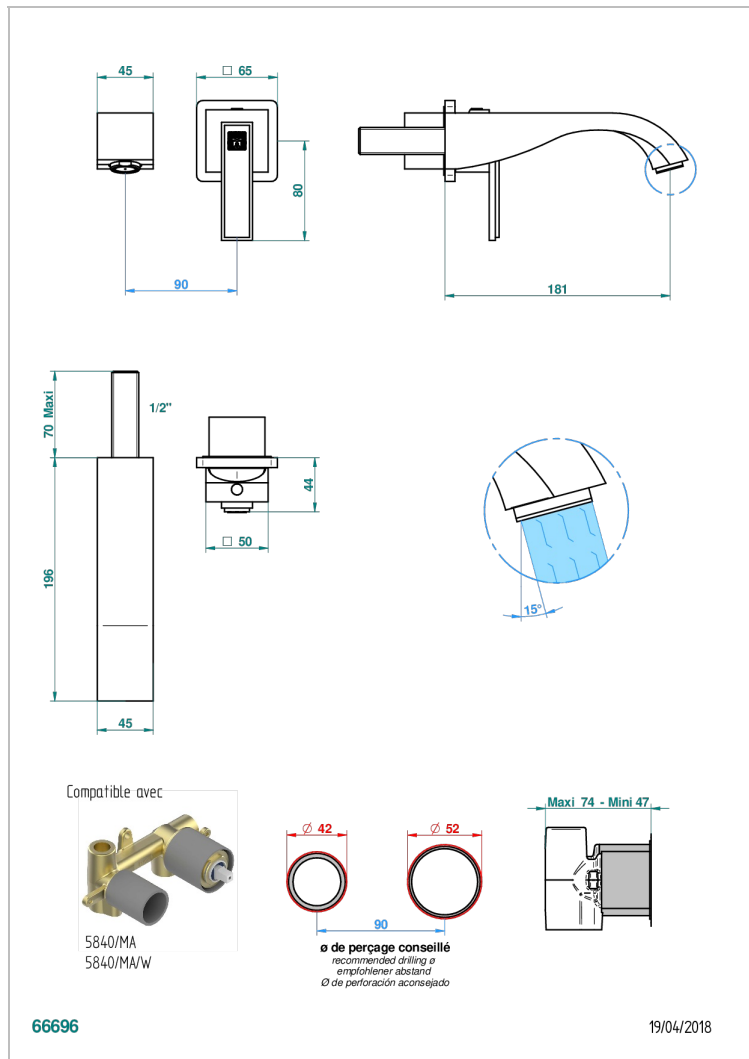

MASQUE DE FEMME, METAL LISSE

A2U-6541B

THG[®]
PARIS

Trim only for Built-in basin mixer with spout (two x 1/2" inlets and one 1/2" outlet), without waste

ХАРАКТЕРИСТИКИ

- Masque de Femme, métal lisse
- Trim only for Built-in basin mixer with spout (two x 1/2" inlets and one 1/2" outlet), without waste