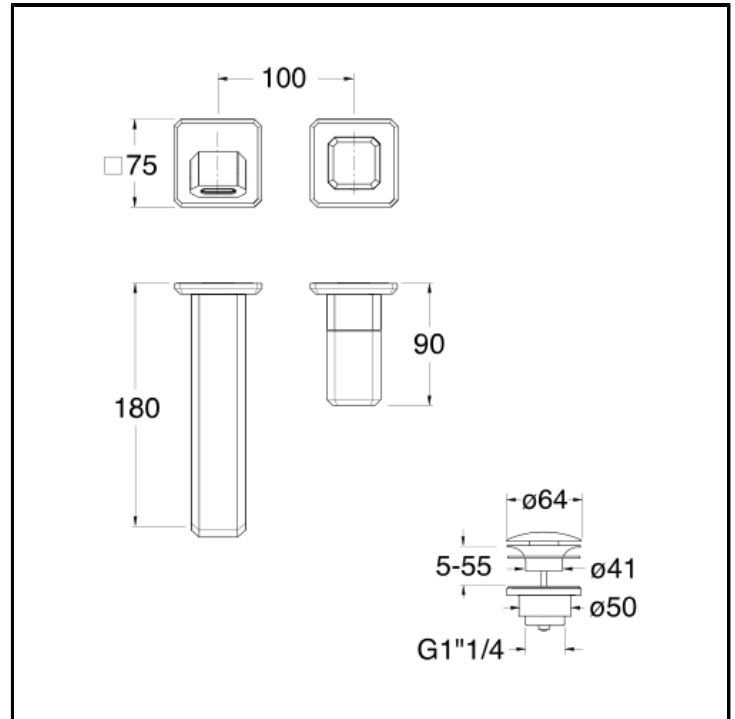

Wall mounted basin mixer REGULAR external parts for CRICS200 (right side) - CRICS201 (left side) with 1"1/4 Up&Down waste