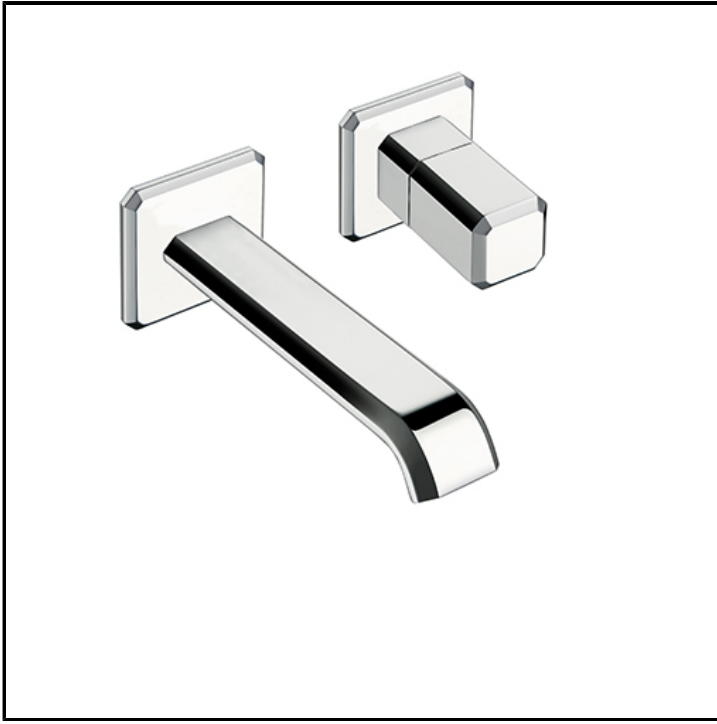

Wall mounted basin mixer REGULAR external parts for CRICS200 (right side) - CRICS201 (left side) with 1"1/4 Up&Down waste

## FINITURE

-  Chrome
-  Polished black chrome
-  Brushed black chrome
-  Polished metallic
-  Brushed metallic
-  Yellow gold oro
-  PVD polished rose gold
-  PVD brushed rose gold

## FEATURES (MODEL NAME SIDE)

- Regular