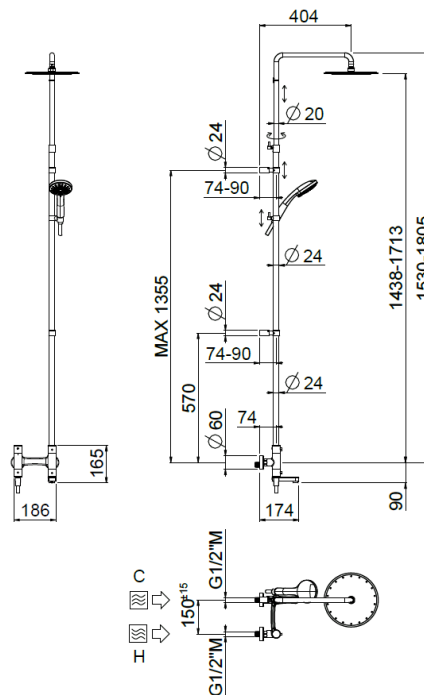

## TECHNICAL INFORMATION

Bridge telescopic shower column including exposed thermostatic mixer with diverter and swinging bath spout, turning bar with adjustable mounting. Round ultra-thin shower head, Ø300, non-liming, in stainless steel. 3 jets non-liming shower in ABS. Smooth double anti-torsion PVC flexible hose, cm 150. CHROME

## SPARE PARTS

ORIC020  
deviazione dx  
right diverter

ORIC024  
deviazione sx  
left diverter

ORIC013  
T°

## FEATURES

rain jet

central jet

side jet

double anti-torsion

adjustable  
telescopic shower  
column

Safe touch

Così adjustable  
spout

## TECHNICAL DRAWING