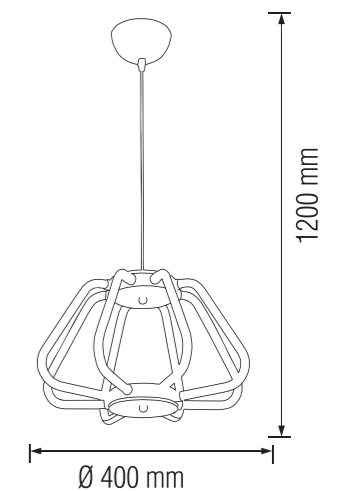

Technical Drawing

İstanbul Trakya Serbest Bölgesi Ferhatpaşa S.B. Mah.
Açelya Sk. Dış Kapı: 2 İç Kapı: 301
Çatalca / İSTANBUL

Phone +90 (212) 786 62 20
Fax +90 (212) 786 62 19
E-Mail info@horozelektrik.com